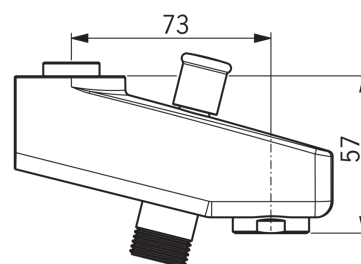

EAN: 6414150078514

www.oras.com/en/products/oras/product/221222

Diverter spout, Oras Safira

- Chrome

Technical data

Spare parts

SP221222

	Code
01	109567/10
02	602103V
03	232213
04	601989V