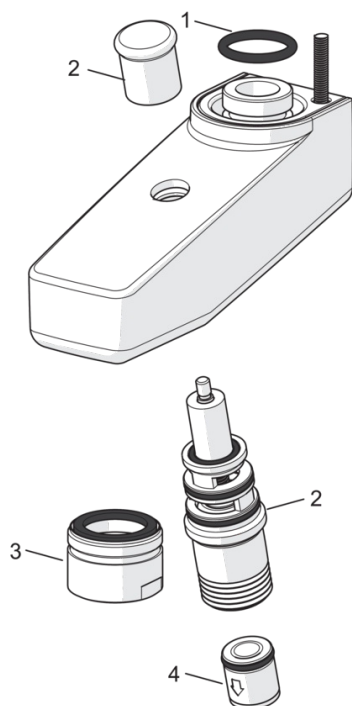

EAN: 6414150078514

www.oras.com/en/products/oras/product/221222

Diverter spout, Oras Safira

- Chrome

Technical data

Spare parts

SP221222

	Code
01	109567/10
02	602103V
03	232213
04	601989V