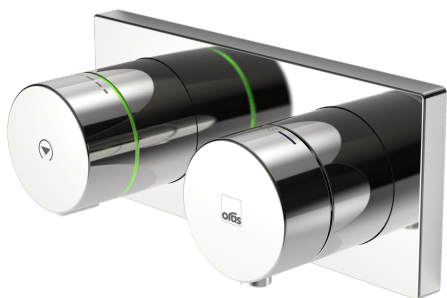

EAN: 6414150075278

www.oras.com/en/products/oras/product/2209C

Cover part for concealed thermostatic bath and shower faucet with one outlet. Mains supply 230/12 V. Body part no. 2209A is sold separately.

- Bathroom, Shower
- Trim Kit, External transformer
- Wall mounted for concealed unit
- Chrome

Technical data

Flow properties

Flow-rate at 300 kPa	0.2 l/s
Pressure loss with flow (0.2 l/s)	300 kPa

Technical properties

Hot water supply	max. +70°C
Working pressure	100 - 1000 kPa
Material	brass

Software settings

Max. flow period	8 min
------------------	--------------

Electronic properties

Electrical Connection	230 / 12 V
-----------------------	-------------------