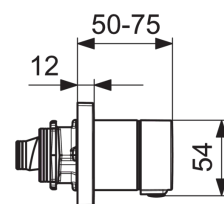

EAN: 6414150075278

www.oras.com/en/products/oras/product/2209C

Cover part for concealed thermostatic bath and shower faucet with one outlet. Mains supply 230/12 V. Body part no. 2209A is sold separately.

- Bathroom, Shower
- Trim Kit, External transformer
- Wall mounted for concealed unit
- Chrome

Technical data

Flow properties

Flow-rate at 300 kPa	0.2 l/s
Pressure loss with flow (0.2 l/s)	300 kPa

Technical properties

Hot water supply	max. +70°C
Working pressure	100 - 1000 kPa
Material	brass

Software settings

Max. flow period	8 min

Electronic properties

Electrical Connection	230 / 12 V

Regulations

EMC Directive	CE 2004/108/EY
EN standard	EN 15091
Noise class	I (ISO3822) Oras lab.
Protection class	IP 55 / transformer IP 40