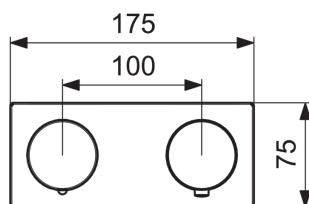

EAN: 6414150075278

www.oras.com/en/products/oras/product/2209C

Cover part for concealed thermostatic bath and shower faucet with one outlet. Mains supply 230/12 V. Body part no. 2209A is sold separately.

- Bathroom, Shower
- Trim Kit, External transformer
- Wall mounted for concealed unit
- Chrome

Technical data

Flow properties

Flow-rate at 300 kPa	0.2 l/s
Pressure loss with flow (0.2 l/s)	300 kPa

Technical properties

Hot water supply	max. +70°C
Working pressure	100 - 1000 kPa
Material	brass

Software settings

Max. flow period	8 min

Electronic properties

Electrical Connection	230 / 12 V

Regulations

EMC Directive	CE 2004/108/EY
EN standard	EN 15091
Noise class	I (ISO3822) Oras lab.
Protection class	IP 55 / transformer IP 40