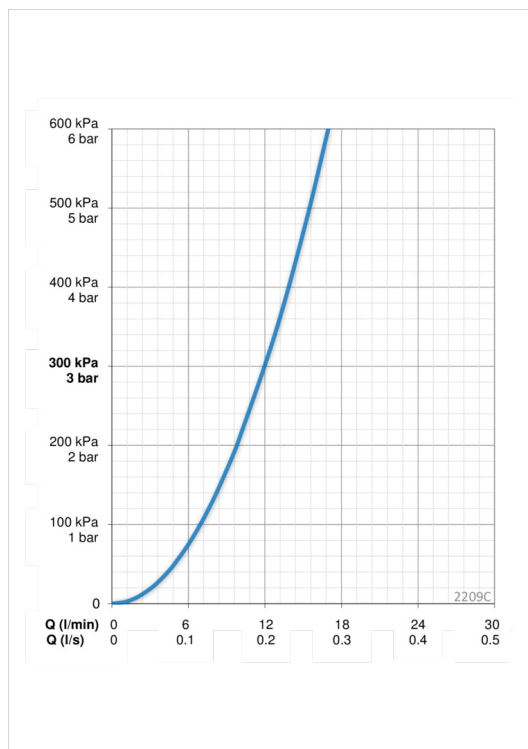

EAN: 6414150075278

www.oras.com/en/products/oras/product/2209C

Cover part for concealed thermostatic bath and shower faucet with one outlet. Mains supply 230/12 V. Body part no. 2209A is sold separately.

- Bathroom, Shower
- Trim Kit, External transformer
- Wall mounted for concealed unit
- Chrome

Technical data

Flow properties

Flow-rate at 300 kPa	0.2 l/s
Pressure loss with flow (0.2 l/s)	300 kPa

Technical properties

Hot water supply	max. +70°C
Working pressure	100 - 1000 kPa
Material	brass

Software settings

Max. flow period	8 min

Electronic properties

Electrical Connection	230 / 12 V

Regulations

EMC Directive	CE 2004/108/EY
EN standard	EN 15091
Noise class	I (ISO3822) Oras lab.
Protection class	IP 55 / transformer IP 40