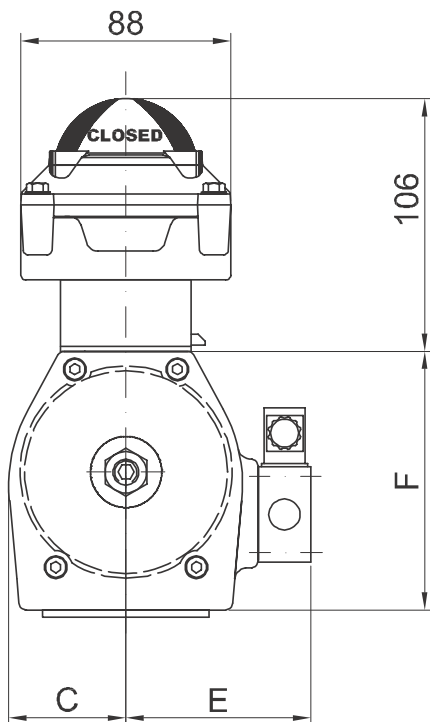

RC200

Switch box RC-E10 and solenoid valve

A price worthy package for less demanding applications

Specification includes Switch box RC-E10 and solenoid valve connected in the switch box. Ready mounted on actuators size RC 220–230–240 DA and SR.
Delivery from stock.

Technical Data

Switch box RC-E10

- Housing of cast aluminium
Powder coated
Stainless steel shaft and cover bolts
- Stainless steel Mounting bracket
VDI/VDE 3845
- Dome type visual position indicator
- Temperature range.
-20 °C to +80 °C
-5 °F to +175 °F
- Enclosure IP 67
- Cable entry M20
- Easy setting of cams
- Micro switches
2 pcs Omron SPDT
250 VAC / 3A
24 VDC / 4A

RC220 - 240 DA/SR WITH RC-E10 AND SOLENOID VALVE

Dim. (mm)	RC220-DA/SR	RC230-DA/SR	RC240-DA/SR
A	98/150	65/65	135/200
B	98/150	135/200	135/200
C	32	49	49
E	63	77	77
F	75	110	110

Ref No 897 / Art No 980897