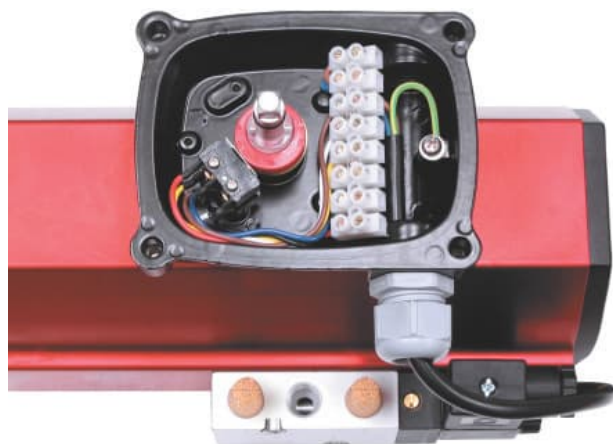

RC200

Switch box RC-E10 and solenoid valve

A price worthy package for less demanding applications

Specification includes Switch box RC-E10 and solenoid valve connected in the switch box. Ready mounted on actuators size RC 220–230–240 DA and SR.
Delivery from stock.

Technical Data

Switch box RC-E10

- Housing of cast aluminium
Powder coated
Stainless steel shaft and cover bolts
- Stainless steel Mounting bracket
VDI/VDE 3845
- Dome type visual position indicator
- Temperature range.
-20 °C to +80 °C
-5 °F to +175 °F
- Enclosure IP 67
- Cable entry M20
- Easy setting of cams
- Micro switches
2 pcs Omron SPDT
250 VAC / 3A
24 VDC / 4A

Solenoid valve

- Connected in the switch box
- Mounted Silencer
- 24 VDC or 230 VAC
- Enclosure IP65

www.remotecontrol.se

Remote Control Sweden
Tel +46 (0)23 587 00
Fax +46 (0)23 587 45
www.remotecontrol.se
info@remotecontrol.se