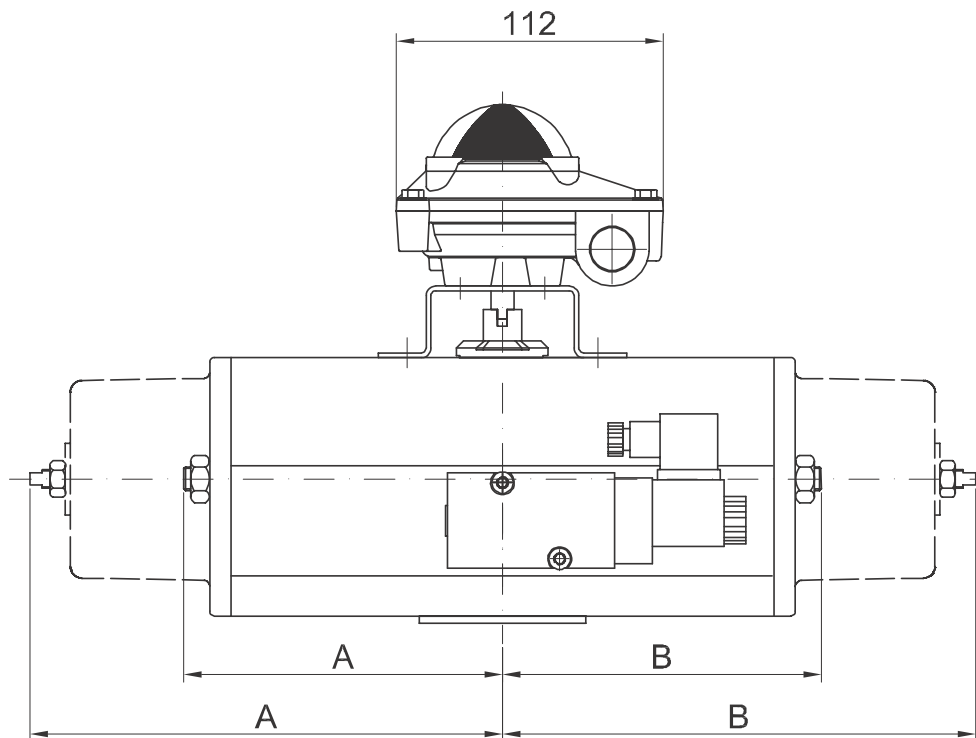

RC200

Switch box RC-E10 and solenoid valve

A price worthy package for less demanding applications

Specification includes Switch box RC-E10 and solenoid valve connected in the switch box. Ready mounted on actuators size RC 220–230–240 DA and SR.
Delivery from stock.

Technical Data

Switch box RC-E10

- Housing of cast aluminium
Powder coated
Stainless steel shaft and cover bolts
- Stainless steel Mounting bracket
VDI/VDE 3845
- Dome type visual position indicator
- Temperature range.
-20 °C to +80 °C
-5 °F to +175 °F
- Enclosure IP 67
- Cable entry M20
- Easy setting of cams
- Micro switches
2 pcs Omron SPDT
250 VAC / 3A
24 VDC / 4A

RC220 - 240 DA/SR WITH RC-E10 AND SOLENOID VALVE

Dim. (mm)	RC220-DA/SR	RC230-DA/SR	RC240-DA/SR
A	98/150	65/65	135/200
B	98/150	135/200	135/200
C	32	49	49
E	63	77	77
F	75	110	110

Ref No 897 / Art No 980897