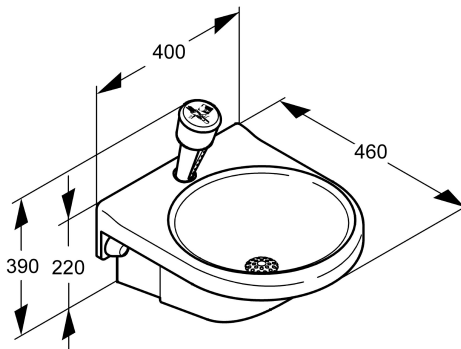

KWC

Silmä- ja kasvohätäsuihku -pesuallasyhdistelmä

Modell-Linie: EMERGENCYSHOWERS | FAID108

Hätäsuihkut | Silmähuuhtelu hanat

KWC-No.

2000101103

Eye-wash and face-wash fountain with water collection basin made of green plastic with bracket for wall mounting. Hand shower with hose connection, Meets the requirements of EN 15154-2 and

ANSI Z358.1-2014, green plastic housing, dust protection cap with user instructions. Mounting material included.

Tekniset tiedot

ATT-WS-DRIPPAN

Nimellinen halkaisija

ATT-WS-TAILMADE

Asennus tapa

Toiminta tapa