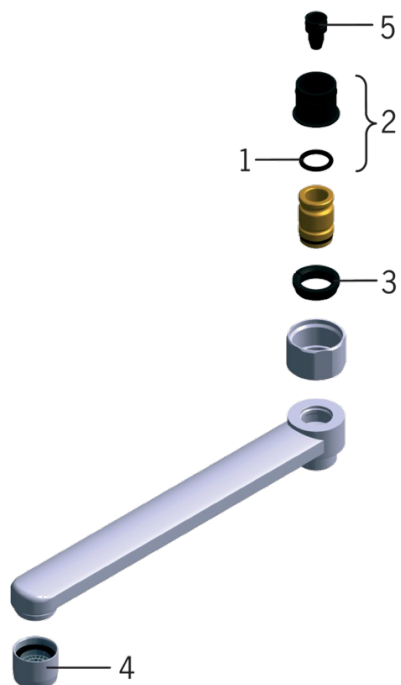

### Technical properties

Material

**brass**

## Spare parts

---

### SP0045

	<b>Code</b>
01	469360/10
02	219595/10
03	219563/10
04	232201
05	219544/10