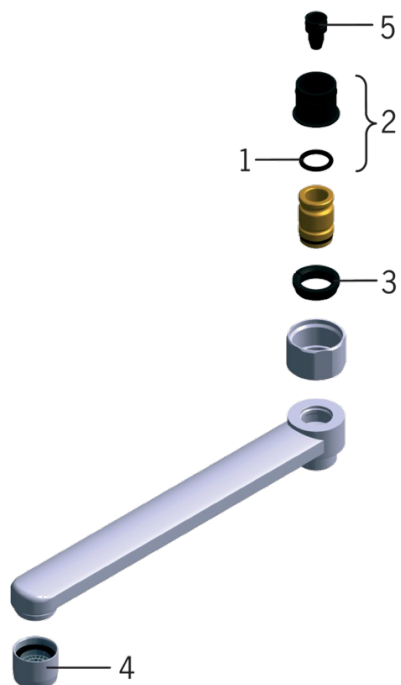

EAN: 6414150010798

www.oras.com/en/products/oras/product/211525

Swivel spout with ejector

- Chrome
- Swivel spout

Technical data

Technical properties

Material **brass**

Spare parts

SP0045

	Code
01	469360/10
02	219595/10
03	219563/10
04	232201
05	219544/10