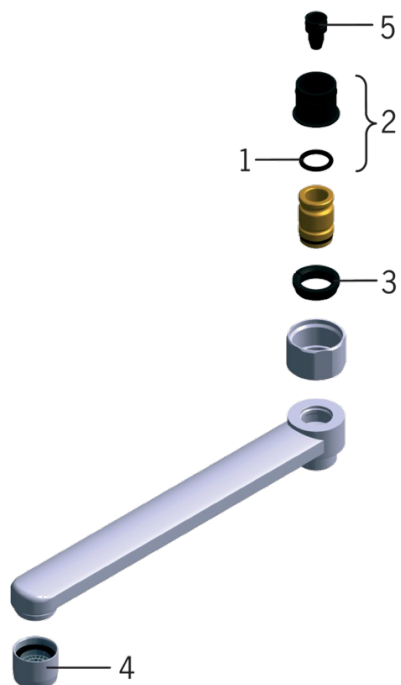

EAN: 6414150034305

www.oras.com/en/products/oras/product/211515

Swivel spout with ejector

- Chrome
- Swivel spout

Technical data

Technical properties

Material **brass**

Spare parts

SP0045

	Code
01	469360/10
02	219595/10
03	219563/10
04	232201
05	219544/10