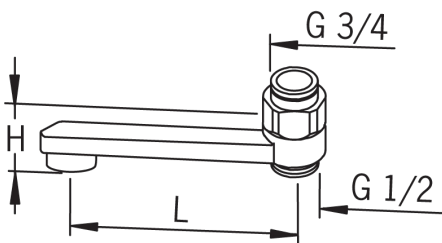

Technical data

Technical properties

Material **brass**