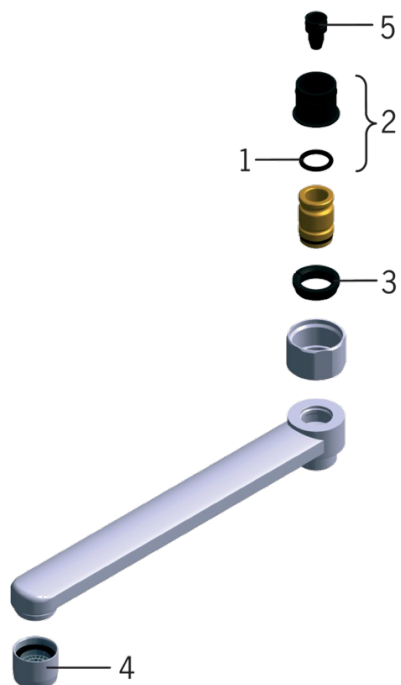

### Technical properties

Material **brass**

## Spare parts

---

### SP0045

	Code
01	469360/10
02	219595/10
03	219563/10
04	232201
05	219544/10