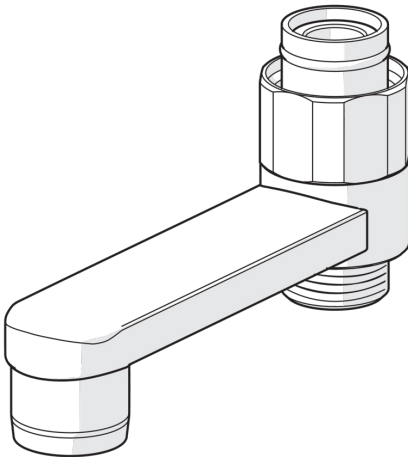

Technical data

Technical properties

Material **brass**