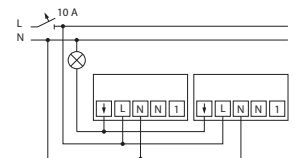

HVAC-control no

Forced switch off no

Animal zone no

Creep-under protection yes

Networkable no

Optimum mounting height 2.5 m

6814U

Staircase monitoring	yes
Bridging switch	no
Diameter detection range on floor	7 m
Suitable for wireless transmission	no
Remote operation	no
With remote control	no
Response value sensitivity adjustable	no
Response value luminosity adjustable	yes
With signal unit	no
Teach-function for response value luminosity	no
Dim function with dimmer basic element	no
Mounting method	Flush mounted (plaster)
Material	Plastic
Material quality	Thermoplastic
Halogen free	yes
Surface protection	Untreated
Surface finishing	Matt
Colour	White
RAL-number (similar)	9010
Transparent	no
Degree of protection (IP)	IP40
Frequency	50 ... 60 Hz
Nominal voltage	230 V
Min. switch-on time	5 s
Max. duty cycle	30 min
Detection angle horizontal	30 ... 360 °
Pivoting range sensor, horizontal	
Pivoting range sensor, vertical	
Response value luminosity	10 ... 2000 lx
Max. switching power	2000 W
Suitable for C-load	no
Temperature	-20 ... 45 °C
Max. starting current	80 A
Substation input	yes
With alarm function	no