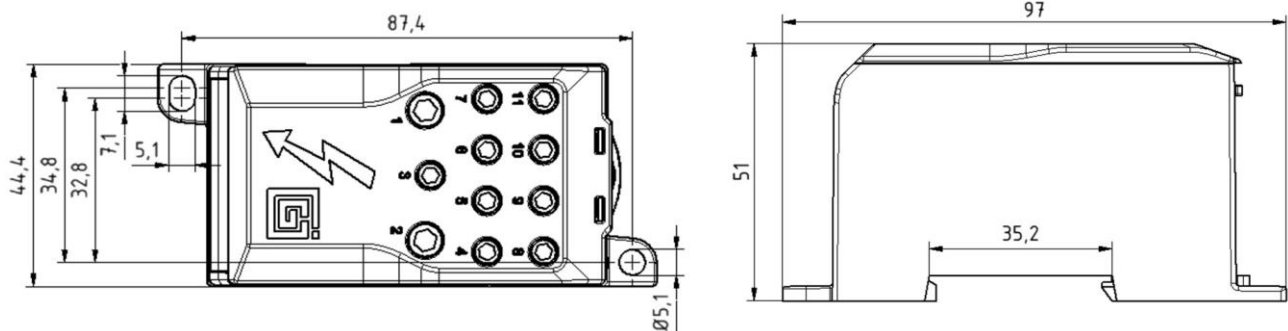

Technical data

Nominal current (IEC)	Cu	280	A
	Al	250	A
Nominal voltage (IEC)		1000	V
		-	-
		-	-
Number of poles		1	pcs
Max. Cross section		120	mm ²
Tightening torque			
	95-120 mm ²	19	Nm
	50-70 mm ²	10	Nm
	25-35 mm ²	6	Nm
	50-70 mm ²	3	Nm
Max. Operating temperature		80	°C
Weight		178	g
IP-protection		IP20	
Standards	EN 61238-1:2003; EN 60947-7-1:2009		
Color / Material	Blue Cover/PC, Grey Housing RAL 7035/PA66		
Mounting / Connection	DIN-rail and screw mounting		

Description

Single pole distribution block for branching connections. The OJL distribution block is compact and distributes the current through 11 output cables.

Drawing

Package

Package	Box	Pcs / Package	12	Weight [kg]	2,30
Length [mm]	210	Width [mm]	155	Height [mm]	105