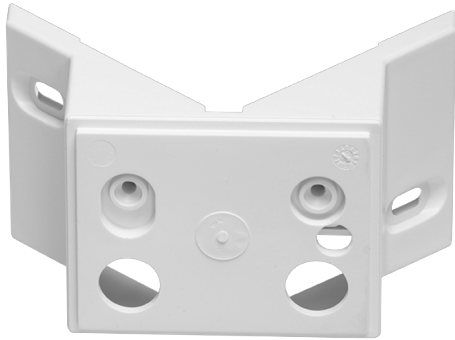

Accessory

# Corner wall mount for LS 150 LED

white

EAN 4007841 630669

Article number 630669

## Function description

For corners and edges! Corner wall mount for sensor-switched floodlight LS 150 LED.

## Technical specifications

Dimensions (L x W x H)	59 x 106 x 58 mm	Version	white
Manufacturer's Warranty	3 years	PU1, EAN	4007841630669