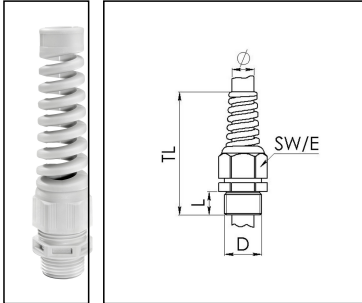

## ESKVS 32

Cable gland with bend protection, polyamide, M32, RAL 7035

Products may differ in size, colour and appearance to those shown. If you require further information or customisation, please contact us directly.

Material cable gland	Polyamide
Material sealing gasket	EPDM
Protection class	IP69, IP68 (5 bar 30 min)
Temp. range min	-40 °C
Temp. range max	100 °C
Glow wire test	750 °C
Thread type	M
Ø Connection thread D	32
Lead	1,5
Length screw-in thread L	12 mm
Ø cable diameter min	13 mm
Ø cable diameter max	21 mm
Ø cable UL certificate	14,6 mm - 19,5 mm
Key width SW	36 mm
Collar diameter (E)	40 mm
Total length TL	138 mm - 147 mm
Type of cable anchorage	A
Install. torques fitting	15 N m
Install. torques fitting/EADR	4 N m
Install. torques cap nut	4 N m
Impact category	4
Product Color	RAL 7035
Type	ESKVS 32
Order no. RAL 7035	10060761
Packing unit	10