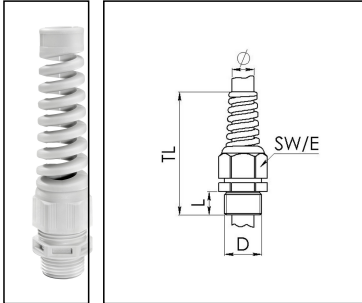

## ESKVS 25

Cable gland with bend protection, polyamide, M25, RAL 7035

Products may differ in size, colour and appearance to those shown. If you require further information or customisation, please contact us directly.

<b>Material cable gland</b>	Polyamide
<b>Material sealing gasket</b>	EPDM
<b>Protection class</b>	IP69, IP68 (5 bar 30 min)
<b>Temp. range min</b>	-40 °C
<b>Temp. range max</b>	100 °C
<b>Glow wire test</b>	750 °C
<b>Thread type</b>	M
<b>Ø Connection thread D</b>	25
<b>Lead</b>	1,5
<b>Length screw-in thread L</b>	10 mm
<b>Ø cable diameter min</b>	9 mm
<b>Ø cable diameter max</b>	17 mm
<b>Ø cable UL certificate</b>	10,8 mm - 15,8 mm
<b>Key width SW</b>	29 mm
<b>Collar diameter (E)</b>	32 mm
<b>Total length TL</b>	119 mm - 128 mm
<b>Type of cable anchorage</b>	A
<b>Install. torques fitting</b>	10 N m
<b>Install. torques fitting/EADR</b>	4 N m
<b>Install. torques cap nut</b>	4 N m
<b>Impact category</b>	4
<b>Product Color</b>	RAL 7035
<b>Type</b>	ESKVS 25
<b>Order no. RAL 7035</b>	10060760
<b>Packing unit</b>	25