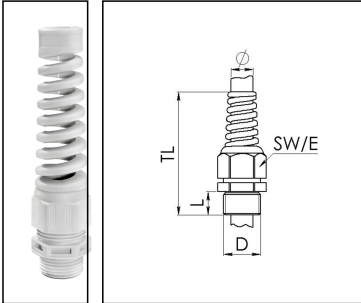

## ESKVS 20

Cable gland with bend protection, polyamide, M20, RAL 7035

Products may differ in size, colour and appearance to those shown. If you require further information or customisation, please contact us directly.

Material cable gland	Polyamide
Material sealing gasket	EPDM
Protection class	IP69, IP68 (5 bar 30 min)
Temp. range min	-40 °C
Temp. range max	100 °C
Glow wire test	750 °C
Thread type	M
Ø Connection thread D	20
Lead	1,5
Length screw-in thread L	10 mm
Ø cable diameter min	6 mm
Ø cable diameter max	13 mm
Ø cable UL certificate	7,5 mm - 11,3 mm
Key width SW	24 mm
Collar diameter (E)	27 mm
Total length TL	103 mm - 112 mm
Type of cable anchorage	A
Install. torques fitting	4 N m
Install. torques fitting/EADR	3 N m
Install. torques cap nut	3 N m
Impact category	3
Product Color	RAL 7035
Type	ESKVS 20
Order no. RAL 7035	10060759
Packing unit	50