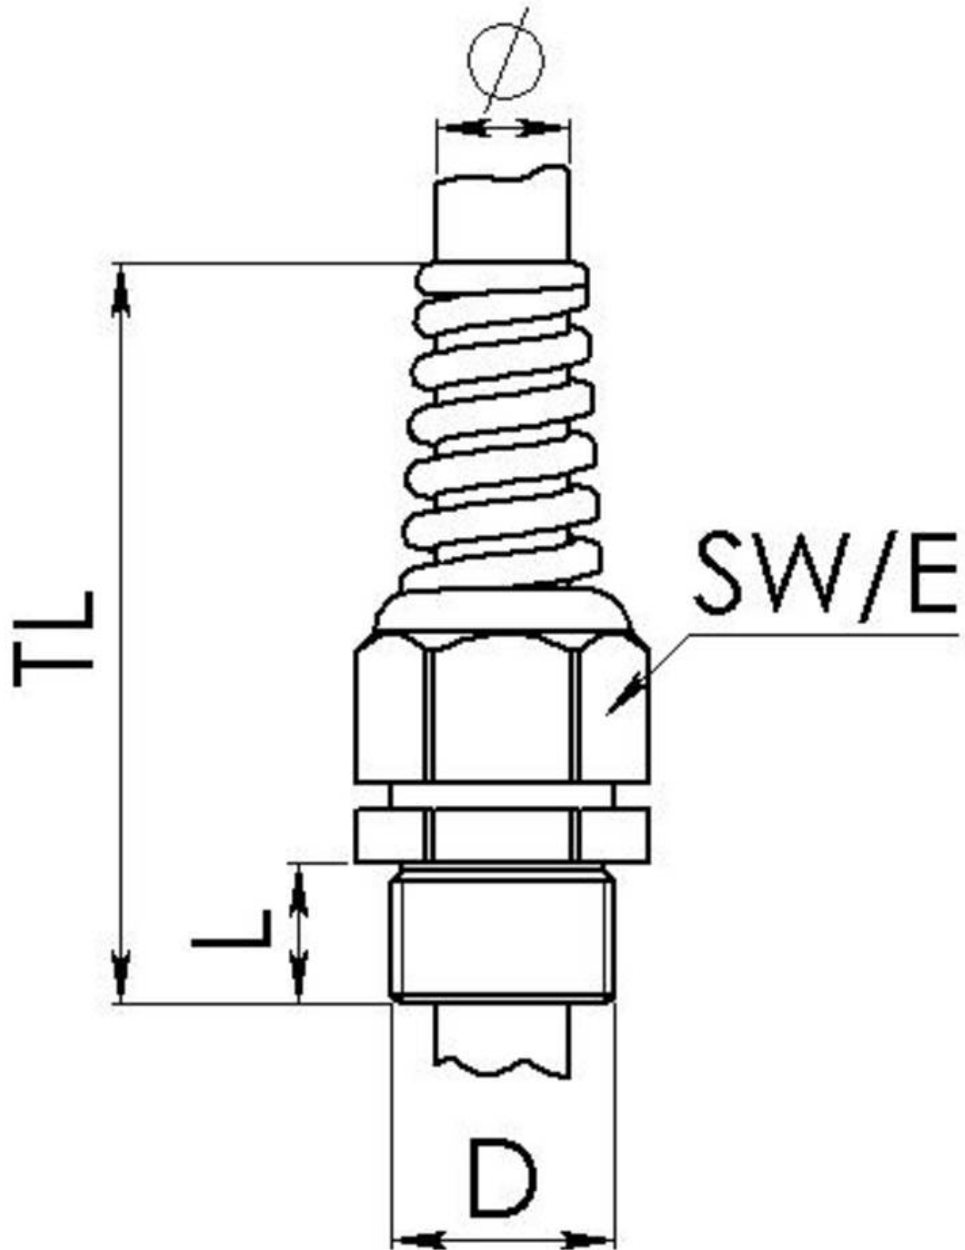

Your Contact:

WISKA Hoppmann GmbH

Kisdorfer Weg 28 · 24568 Kaltenkirchen · Germany

☎ +49-4191-508-0 · 📠 +49-4191-508-209

✉ contact@wiska.de · www.wiska.com