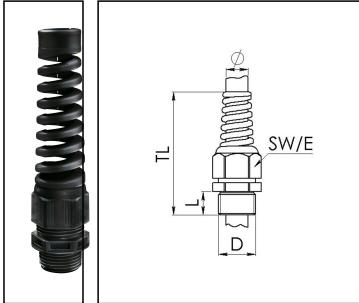

## ESKVS 32

Cable gland with bend protection, polyamide, M32, RAL 9005

Products may differ in size, colour and appearance to those shown. If you require further information or customisation, please contact us directly.

Material cable gland	Polyamide
Material sealing gasket	EPDM
Protection class	IP69, IP68 (5 bar 30 min)
Temp. range min	-40 °C
Temp. range max	100 °C
Glow wire test	750 °C
Thread type	M
Ø Connection thread D	32
Lead	1,5
Length screw-in thread L	12 mm
Ø cable diameter min	13 mm
Ø cable diameter max	21 mm
Ø cable UL certificate	17,4 mm - 26,4 mm
Key width SW	36 mm
Collar diameter (E)	40 mm
Total length TL	138 mm - 147 mm
Type of cable anchorage	A
Install. torques fitting	15 N m
Install. torques fitting/EADR	4 N m
Install. torques cap nut	4 N m
Impact category	4
Product Color	RAL 9005
Type	ESKVS 32
Order no. RAL 9005	10061283
Packing unit	10