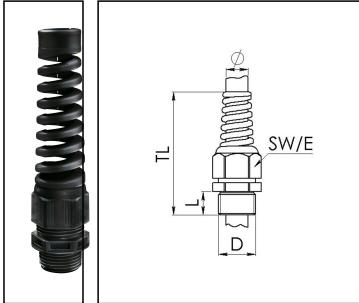

## ESKVS 25

Cable gland with bend protection, polyamide, M25, RAL 9005

Products may differ in size, colour and appearance to those shown. If you require further information or customisation, please contact us directly.

Material cable gland	Polyamide
Material sealing gasket	EPDM
Protection class	IP68 (5 bar 30 min), IP69
Temp. range min	-40 °C
Temp. range max	100 °C
Glow wire test	750 °C
Thread type	M
Ø Connection thread D	25
Lead	1,5
Length screw-in thread L	10 mm
Ø cable diameter min	9 mm
Ø cable diameter max	17 mm
Ø cable UL certificate	10,8 mm - 15,8 mm
Key width SW	29 mm
Collar diameter (E)	32 mm
Total length TL	119 mm - 128 mm
Type of cable anchorage	A
Install. torques fitting	10 N m
Install. torques fitting/EADR	4 N m
Install. torques cap nut	4 N m
Impact category	4
Product Color	RAL 9005
Type	ESKVS 25
Order no. RAL 9005	10061279
Packing unit	25