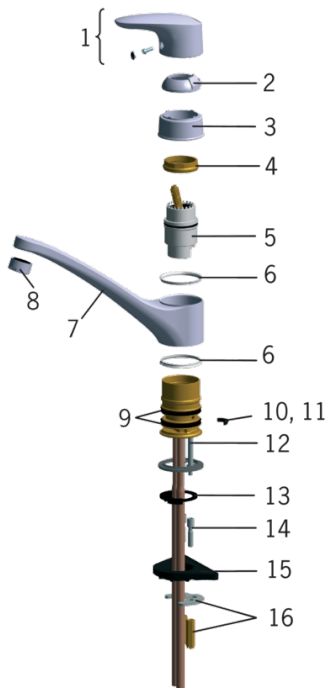

EAN: 6414150050213

www.oras.com/en/products/oras/product/1828

Kitchen faucet with spraying brush. Swivel spout and aerator. Spout's swing angle is factory preset at 100° (can be limited to 40°-80°). White brush, hose 1.5 m and brush support. Firm two-component lever is equipped with an ecobutton for limiting flow-rate, which can be bypassed by pressing the button.

- Utility room
- Single lever
- Deck mounted
- Chrome
- Swivel spout
- Side brush
- ECO button

Technical data

Flow properties

Eco-flow at 300 kPa	0.07 l/s
Flow-rate at 300 kPa	0.17 l/s
Pressure loss with flow (0.1 l/s)	100 kPa

Technical properties

Hot water supply	max. +80°C
Working pressure	50 - 1000 kPa
Material	brass

Regulations

Noise class	I (ISO 3822)
-------------	---------------------

Type approvals

STF certificate	STF VTT-RTH-00100-11
-----------------	-----------------------------

Spare parts

SP1820

	Code
01	159319V
02	159347V
03	159348V
04	158726
05	158890
06	159423/10
07	159286V
08	232210
09	158735
10	159426/10
11	159430/10
12	158747/10
13	159434
14	158893
15	158825
16	158697