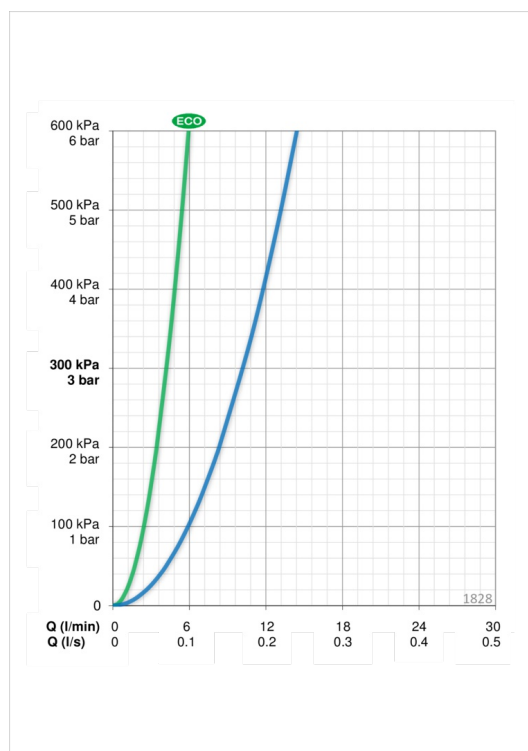

EAN: 6414150050213

www.oras.com/en/products/oras/product/1828

Kitchen faucet with spraying brush. Swivel spout and aerator. Spout's swing angle is factory preset at 100° (can be limited to 40°-80°). White brush, hose 1.5 m and brush support. Firm two-component lever is equipped with an ecobutton for limiting flow-rate, which can be bypassed by pressing the button.

- Utility room
- Single lever
- Deck mounted
- Chrome
- Swivel spout
- Side brush
- ECO button

Technical data

Flow properties

Eco-flow at 300 kPa	0.07 l/s
Flow-rate at 300 kPa	0.17 l/s
Pressure loss with flow (0.1 l/s)	100 kPa

Technical properties

Hot water supply	max. +80°C
Working pressure	50 - 1000 kPa
Material	brass

Regulations

Noise class	I (ISO 3822)
-------------	---------------------

Type approvals

STF certificate	STF VTT-RTH-00100-11
-----------------	-----------------------------