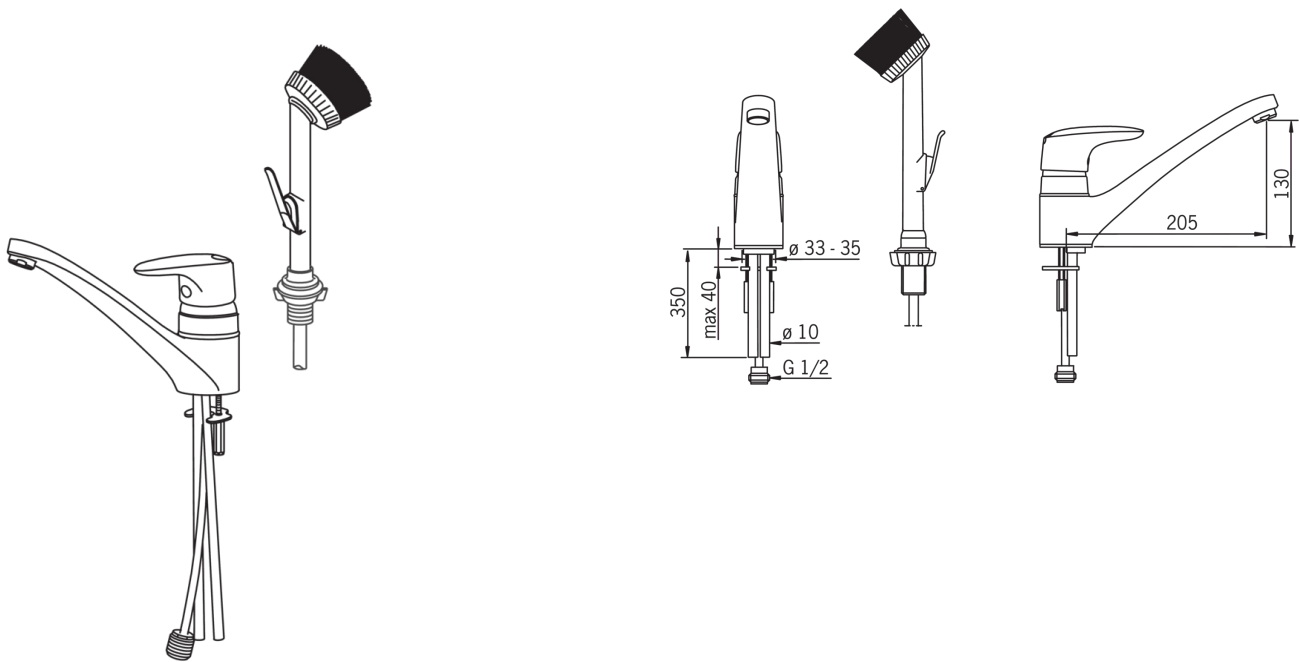

EAN: 6414150050213

www.oras.com/en/products/oras/product/1828

Kitchen faucet with spraying brush. Swivel spout and aerator. Spout's swing angle is factory preset at 100° (can be limited to 40°-80°). White brush, hose 1.5 m and brush support. Firm two-component lever is equipped with an ecobutton for limiting flow-rate, which can be bypassed by pressing the button.

- Utility room
- Single lever
- Deck mounted
- Chrome
- Swivel spout
- Side brush
- ECO button

Technical data

Flow properties

Eco-flow at 300 kPa	0.07 l/s
Flow-rate at 300 kPa	0.17 l/s
Pressure loss with flow (0.1 l/s)	100 kPa

Spare parts

SP1820

	Code
01	159319V
02	159347V
03	159348V
04	158726
05	158890
06	159423/10
07	159286V
08	232210
09	158735
10	159426/10
11	159430/10
12	158747/10
13	159434
14	158893
15	158825
16	158697