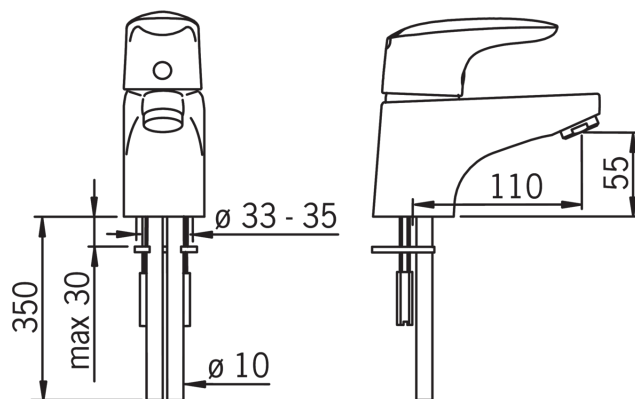

- Bathroom
- Single lever
- Deck mounted
- Chrome
- Fixed spout
- HONEYCOMB® with improved lime protection
- ECO button

Technical data

Flow properties

Eco-flow at 300 kPa	0.13 l/s
Flow-rate at 300 kPa	0.2 l/s
Pressure loss with flow (0.1 l/s)	75 kPa

Technical properties

Hot water supply	max. +80°C
Working pressure	50 - 1000 kPa

Regulations

EN standard	EN 817
Noise class	I (ISO 3822)

Type approvals

STF certificate	STF VTT-01355-08
-----------------	-------------------------