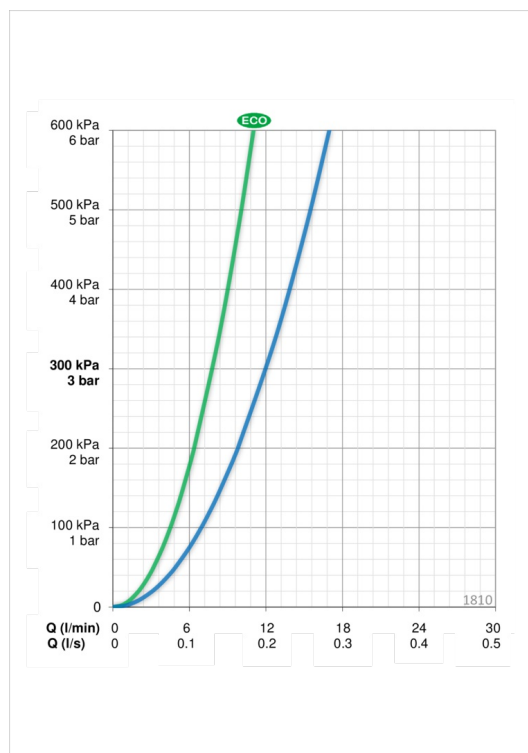

- Bathroom
- Single lever
- Deck mounted
- Chrome
- Fixed spout
- HONEYCOMB® with improved lime protection
- ECO button

Technical data

Flow properties

Eco-flow at 300 kPa	0.13 l/s
Flow-rate at 300 kPa	0.2 l/s
Pressure loss with flow (0.1 l/s)	75 kPa

Technical properties

Hot water supply	max. +80°C
Working pressure	50 - 1000 kPa

Regulations

EN standard	EN 817
Noise class	I (ISO 3822)

Type approvals

STF certificate	STF VTT-01355-08
-----------------	-------------------------