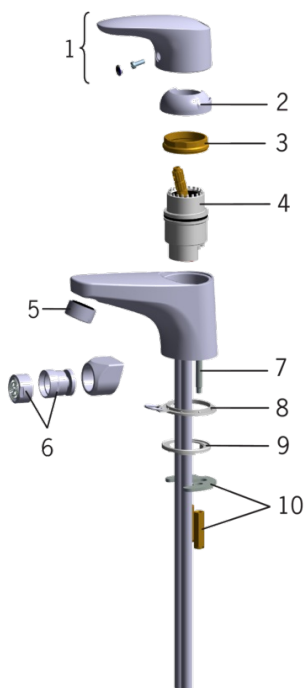

EAN: 4007536246021

www.oras.com/en/products/oras/product/1810

Washbasin faucet with fixed spout and aerator. Firm two-component lever is equipped with an eco-button for limiting water temperature and flow-rate, which can be bypassed by pressing the button.

- Bathroom
- Single lever
- Deck mounted
- Chrome
- Fixed spout
- HONEYCOMB® with improved lime protection
- ECO button

Technical data

Flow properties

Eco-flow at 300 kPa	0.13 l/s
Flow-rate at 300 kPa	0.2 l/s
Pressure loss with flow (0.1 l/s)	75 kPa

Technical properties

Hot water supply	max. +80°C
Working pressure	50 - 1000 kPa

Regulations

EN standard	EN 817
Noise class	I (ISO 3822)

Type approvals

STF certificate	STF VTT-01355-08
-----------------	-------------------------

Spare parts

SP1800

	Code
01	159319V
02	159346V
03	158726
04	158890
05	232211
06	232511
07	158727/10
08	158193
09	159425/10
10	158697