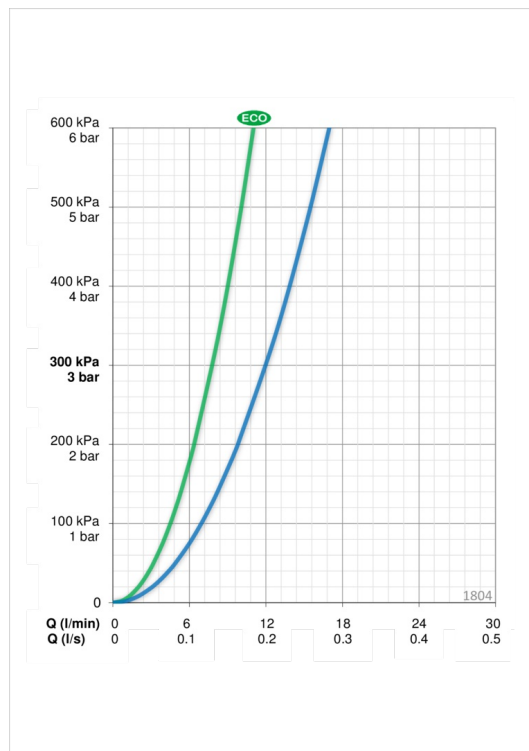

- Bathroom
- Single lever
- Deck mounted
- Chrome
- Fixed spout
- HONEYCOMB® with improved lime protection
- Pop-up waste with draw-rod
- ECO button

Technical data

Flow properties

Eco-flow at 300 kPa	0.13 l/s
Flow-rate at 300 kPa	0.2 l/s
Pressure loss with flow (0.1 l/s)	75 kPa

Technical properties

Hot water supply	max. +80°C
Working pressure	50 - 1000 kPa

Regulations

EN standard	EN 817
Noise class	I (ISO 3822)

Type approvals

STF certificate	STF VTT-01355-08
-----------------	-------------------------