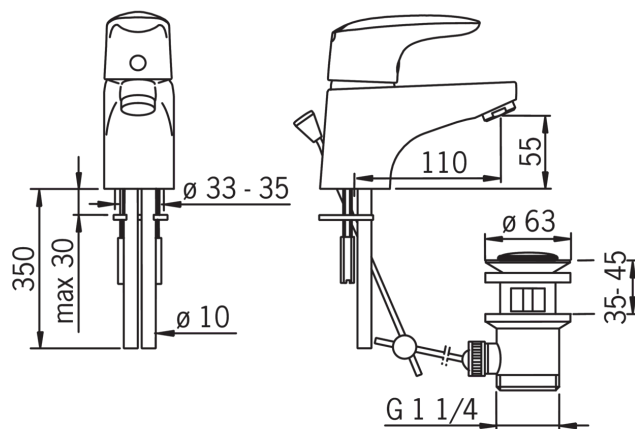

- Bathroom
- Single lever
- Deck mounted
- Chrome
- Fixed spout
- HONEYCOMB® with improved lime protection
- Pop-up waste with draw-rod
- ECO button

Technical data

Flow properties

Eco-flow at 300 kPa	0.13 l/s
Flow-rate at 300 kPa	0.2 l/s
Pressure loss with flow (0.1 l/s)	75 kPa

Technical properties

Hot water supply	max. +80°C
Working pressure	50 - 1000 kPa

Regulations

EN standard	EN 817
Noise class	I (ISO 3822)

Type approvals

STF certificate	STF VTT-01355-08
-----------------	-------------------------

Spare parts

SP1800

	Code
01	159319V
02	159346V
03	158726
04	158890
05	232211
06	232511
07	158727/10
08	158193
09	159425/10
10	158697