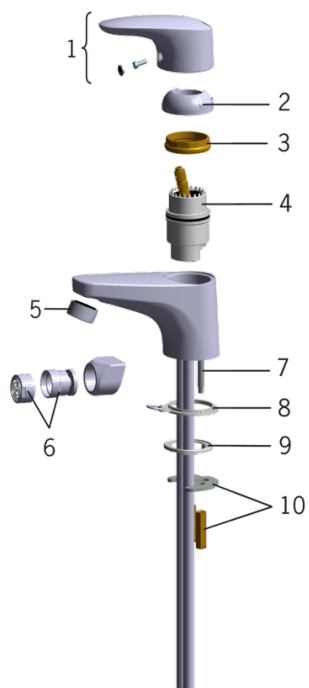

EAN: 4007536246007

www.oras.com/en/products/oras/product/1804

Washbasin faucet with pop-up waste. Fixed spout and aerator. Firm two-component lever is equipped with an eco-button for limiting water temperature and flow-rate, which can be bypassed by pressing the button.

- Bathroom
- Single lever
- Deck mounted
- Chrome
- Fixed spout
- HONEYCOMB® with improved lime protection
- Pop-up waste with draw-rod
- ECO button

Technical data

Flow properties

Eco-flow at 300 kPa	0.13 l/s
Flow-rate at 300 kPa	0.2 l/s
Pressure loss with flow (0.1 l/s)	75 kPa

Technical properties

Hot water supply	max. +80°C
Working pressure	50 - 1000 kPa

Regulations

EN standard	EN 817
Noise class	I (ISO 3822)

Type approvals

STF certificate	STF VTT-01355-08
-----------------	-------------------------

Spare parts

SP1800

	Code
01	159319V
02	159346V
03	158726
04	158890
05	232211
06	232511
07	158727/10
08	158193
09	159425/10
10	158697