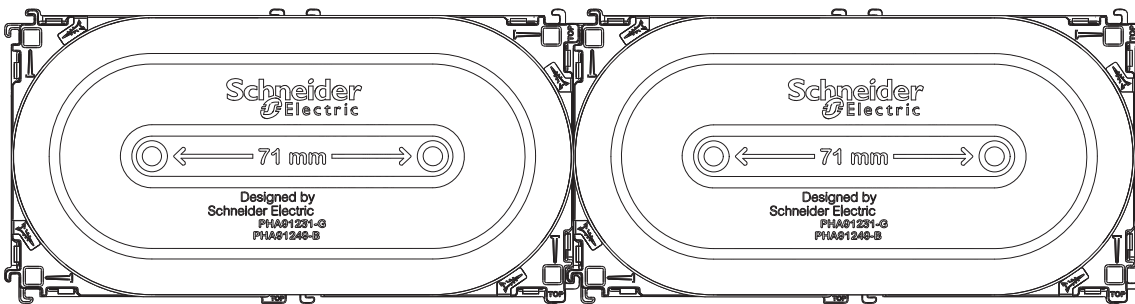

Multifix apparatus Box - making combinations

NNZ5674400-00

Schneider-Electric Industries SAS,
35 Rue Joseph Monier,
92500 Rueil Malmaison,
France
www.se.com/contact

Schneider
 **Electric**

Multifix apparatus Box - making combinations