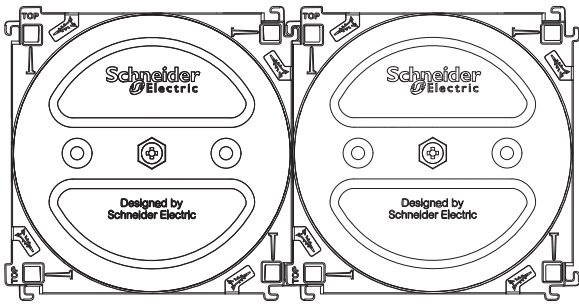

Multifix apparatus Box - making combinations

NNZ5674400-00

Schneider-Electric Industries SAS,
35 Rue Joseph Monier,
92500 Rueil Malmaison,
France
www.se.com/contact

Schneider
 **Electric**

Multifix apparatus Box - making combinations