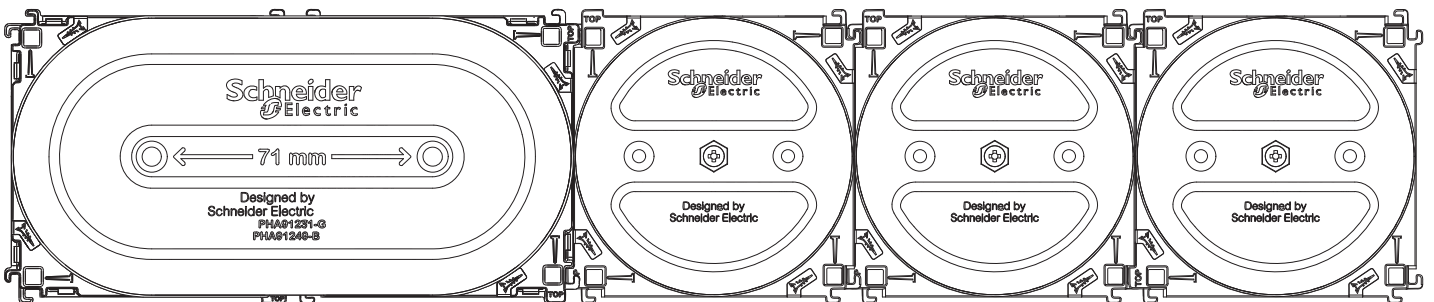

Multifix apparatus Box - making combinations

NNZ5674400-00

Schneider-Electric Industries SAS,
35 Rue Joseph Monier,
92500 Rueil Malmaison,
France
www.se.com/contact

Schneider
 **Electric**

Multifix apparatus Box - making combinations