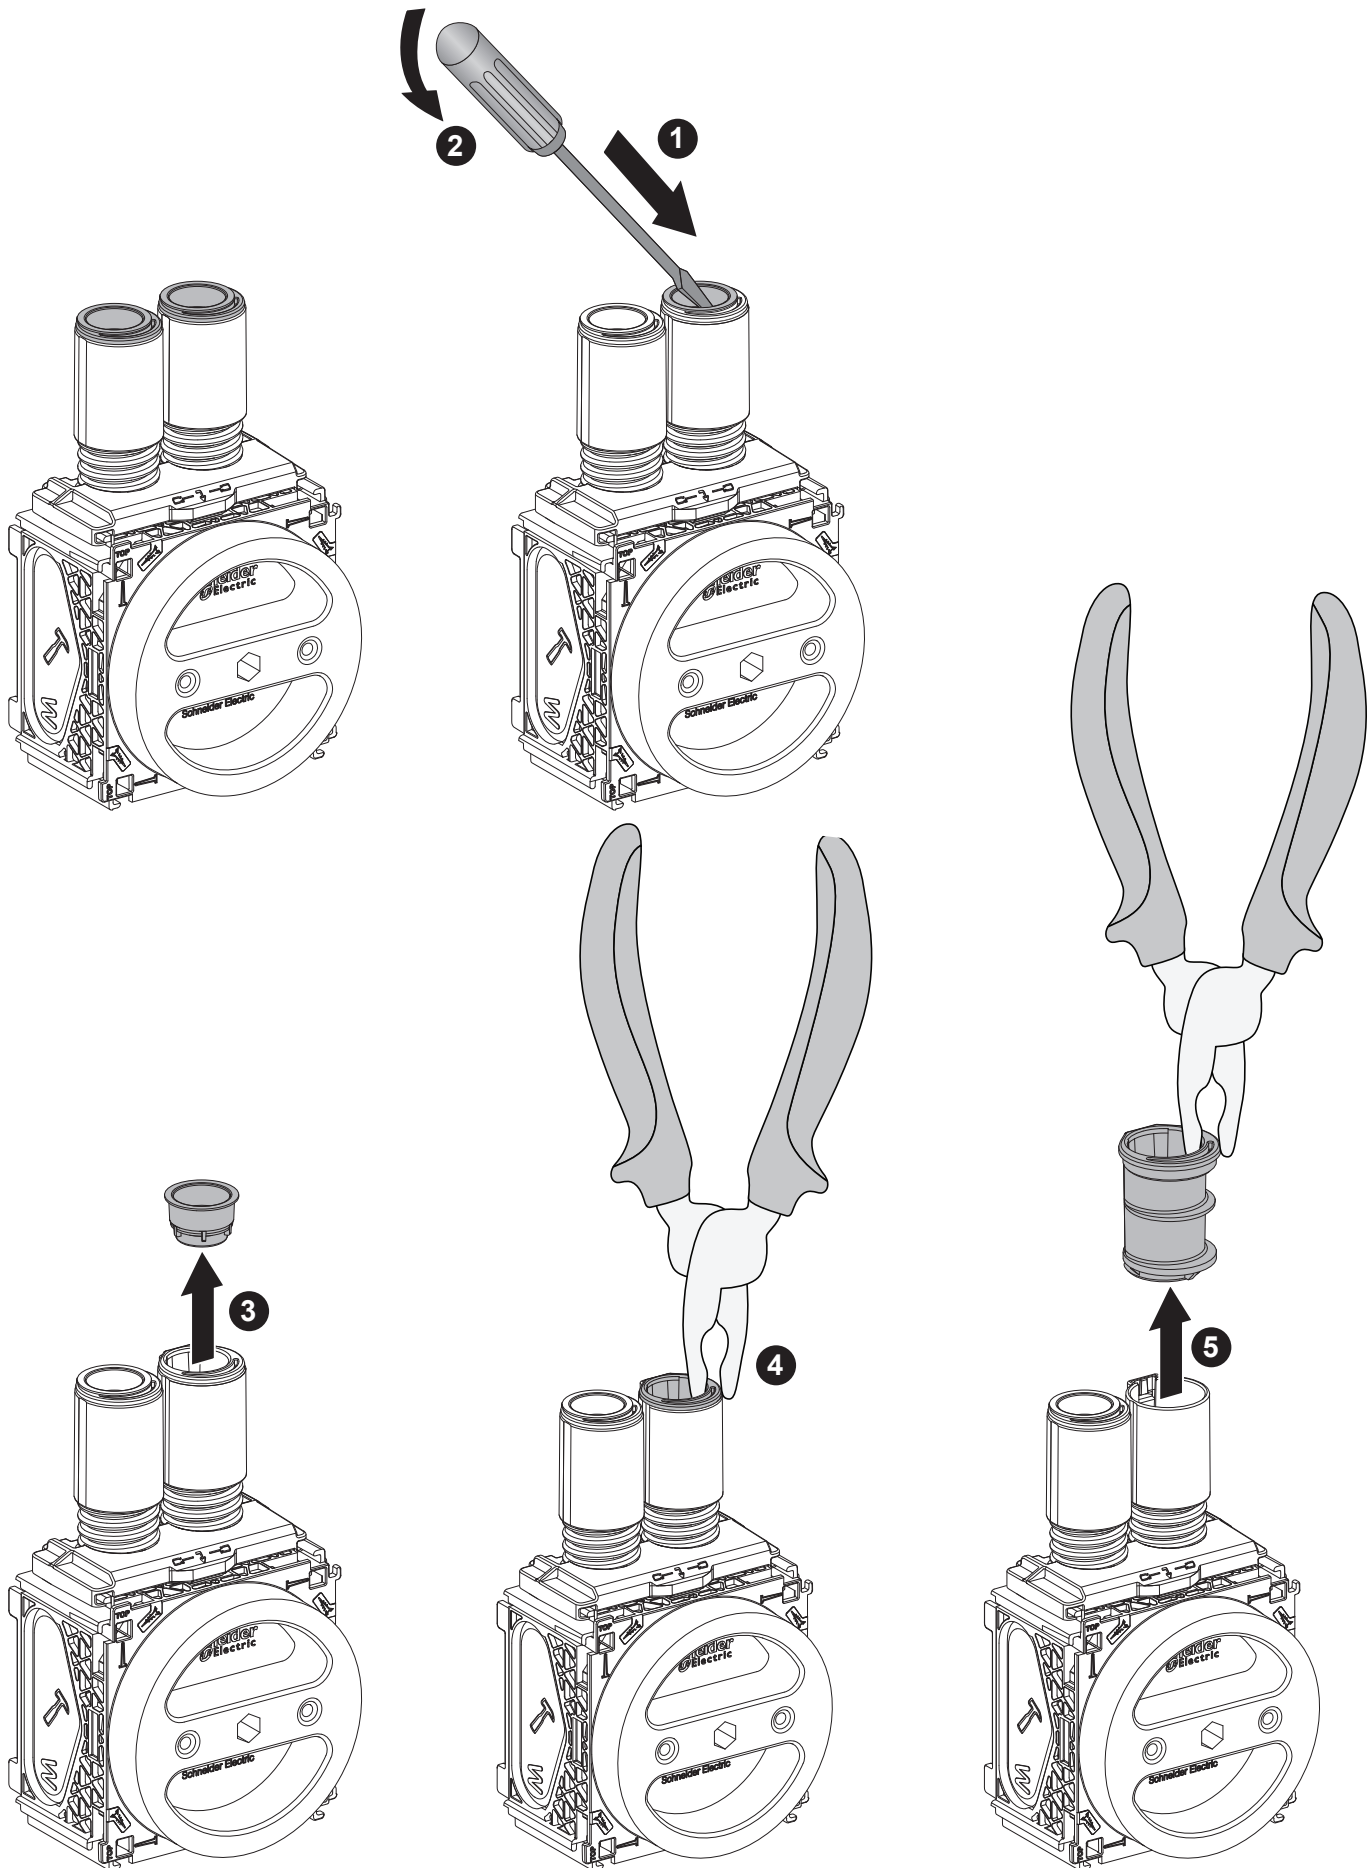

Multifix Stub Installation

NNZ5676000-00

Schneider-Electric Industries SAS,
35 Rue Joseph Monier,
92500 Rueil Malmaison,
France
www.se.com/contact

Schneider
Electric™