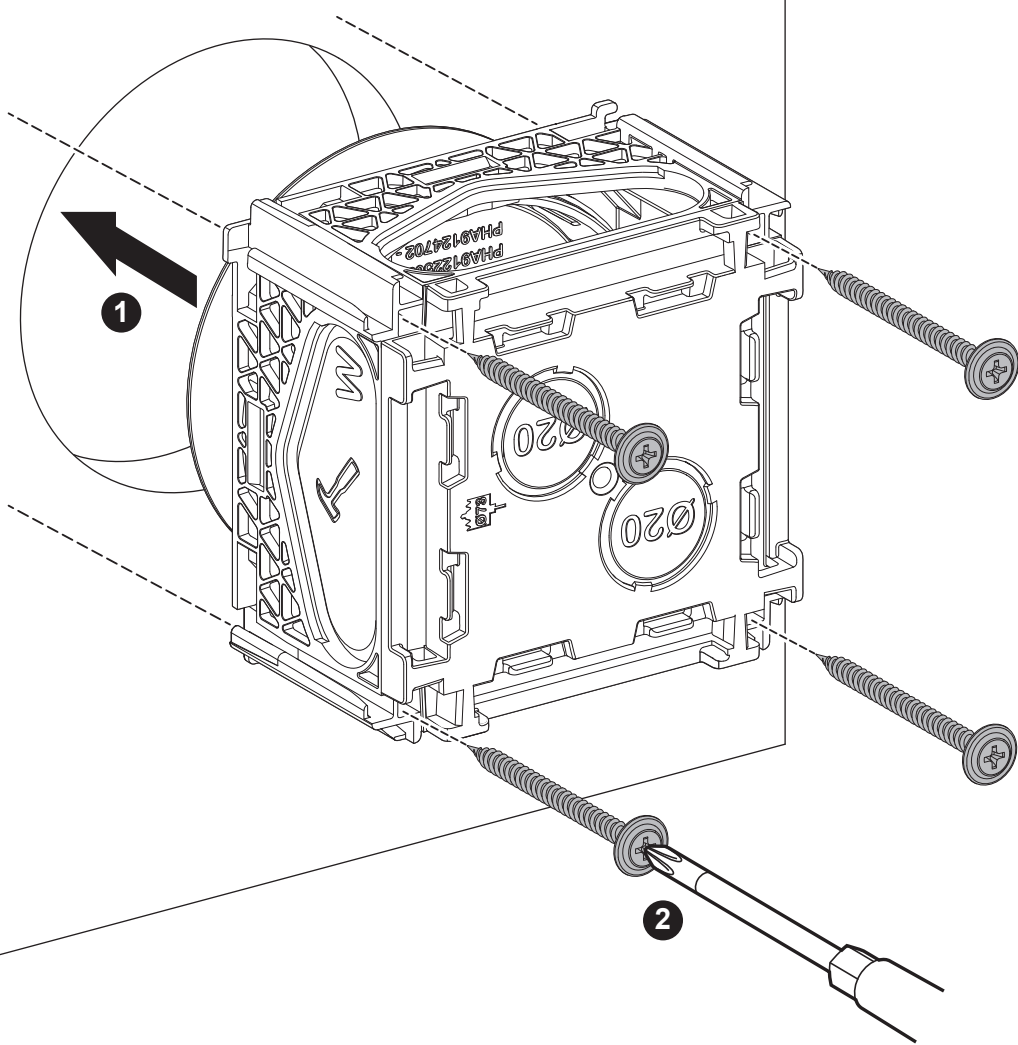

Multifix apparatus Box - Installation

NNZ5674900-00

Schneider-Electric Industries SAS,
35 Rue Joseph Monier,
92500 Rueil Malmaison,
France
www.se.com/contact

Schneider
Electric™

Multifix apparatus Box - Installation

NNZ5674900-00

Schneider-Electric Industries SAS,
35 Rue Joseph Monier,
92500 Rueil Malmaison,
France
www.se.com/contact

Schneider
 **Electric**

Multifix apparatus Box - Installation

Wood

NNZ5674900-00

Schneider-Electric Industries SAS,
35 Rue Joseph Monier,
92500 Rueil Malmaison,
France
www.se.com/contact