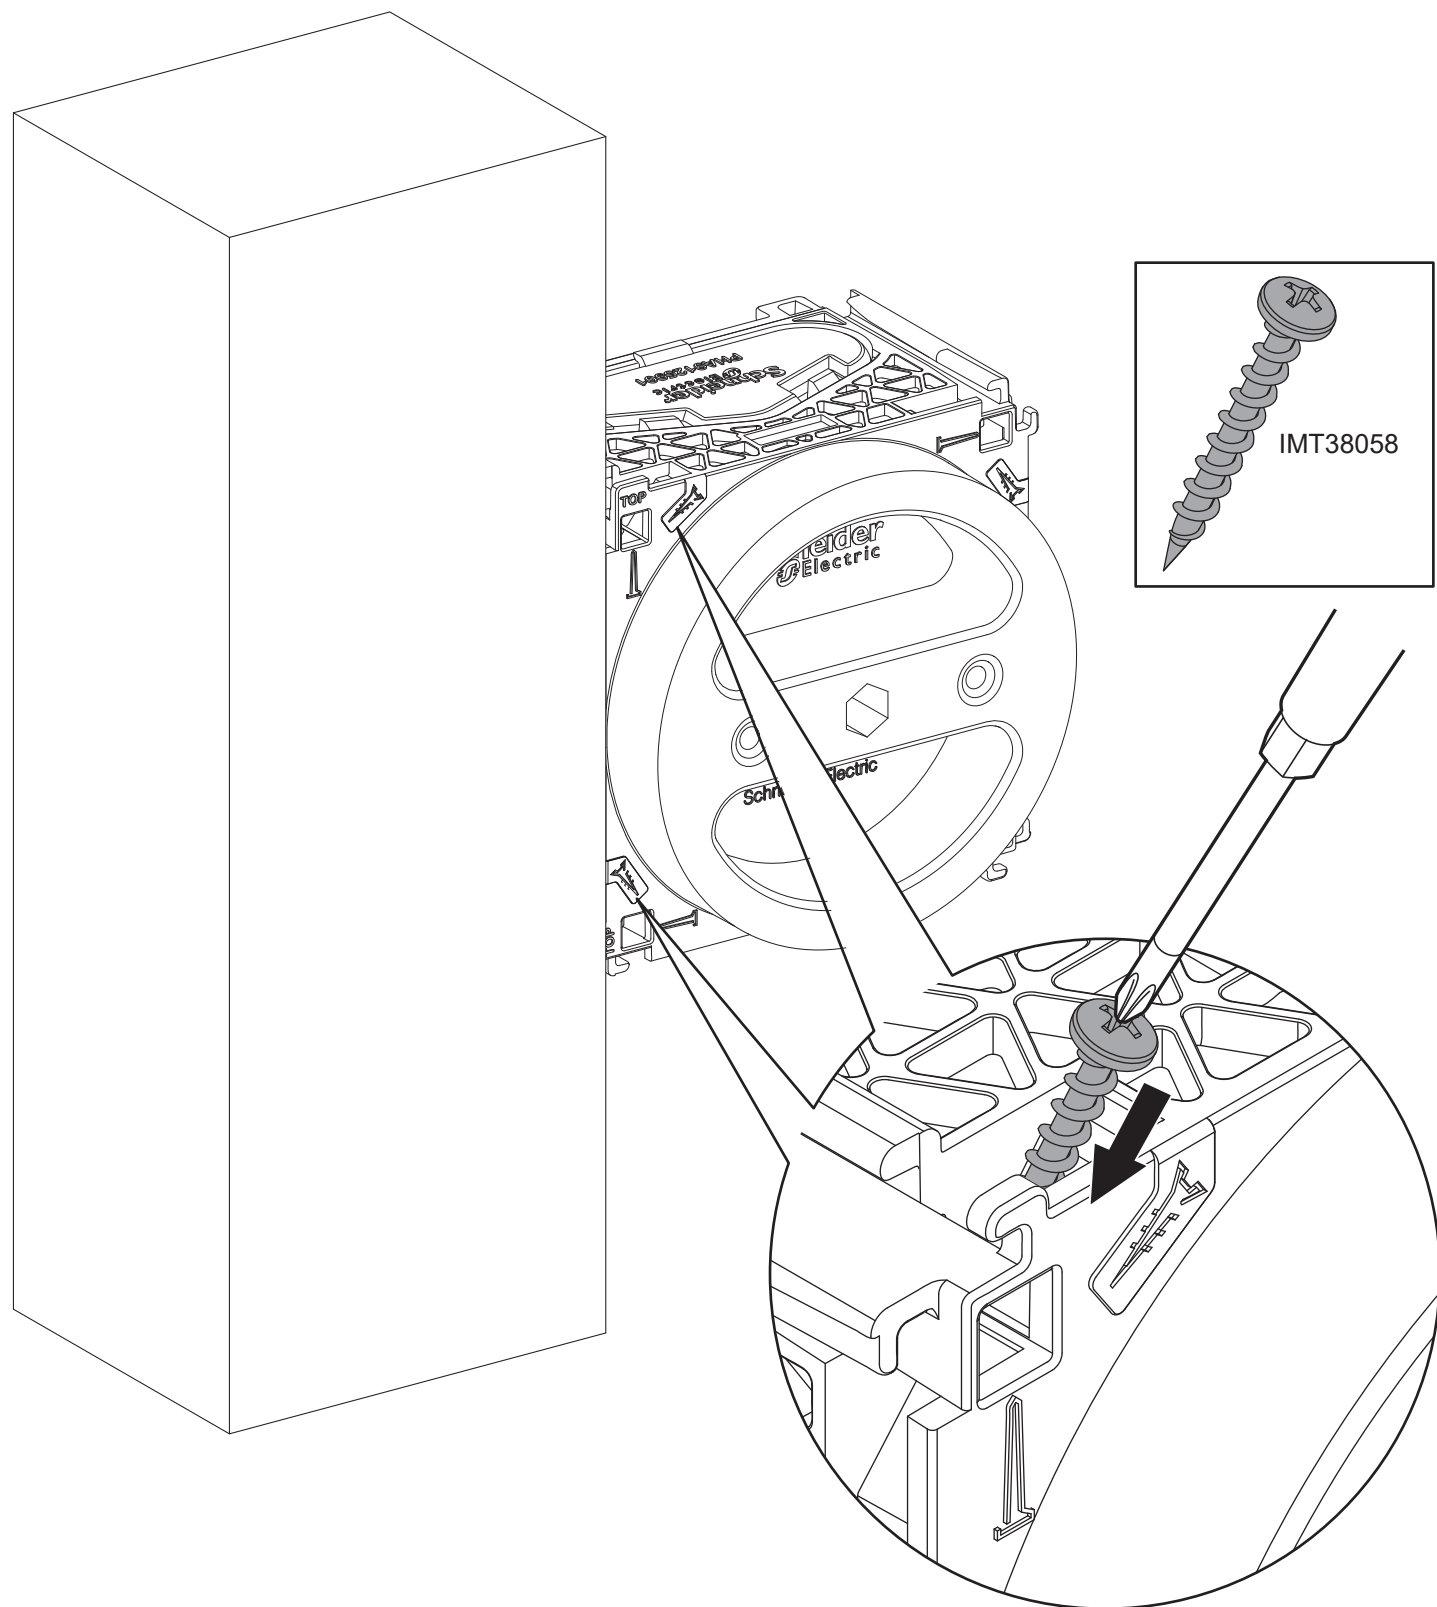

Multifix apparatus Box - Installation

NNZ5674900-00

Schneider-Electric Industries SAS,
35 Rue Joseph Monier,
92500 Rueil Malmaison,
France
www.se.com/contact

Schneider
Electric™

Multifix apparatus Box - Installation