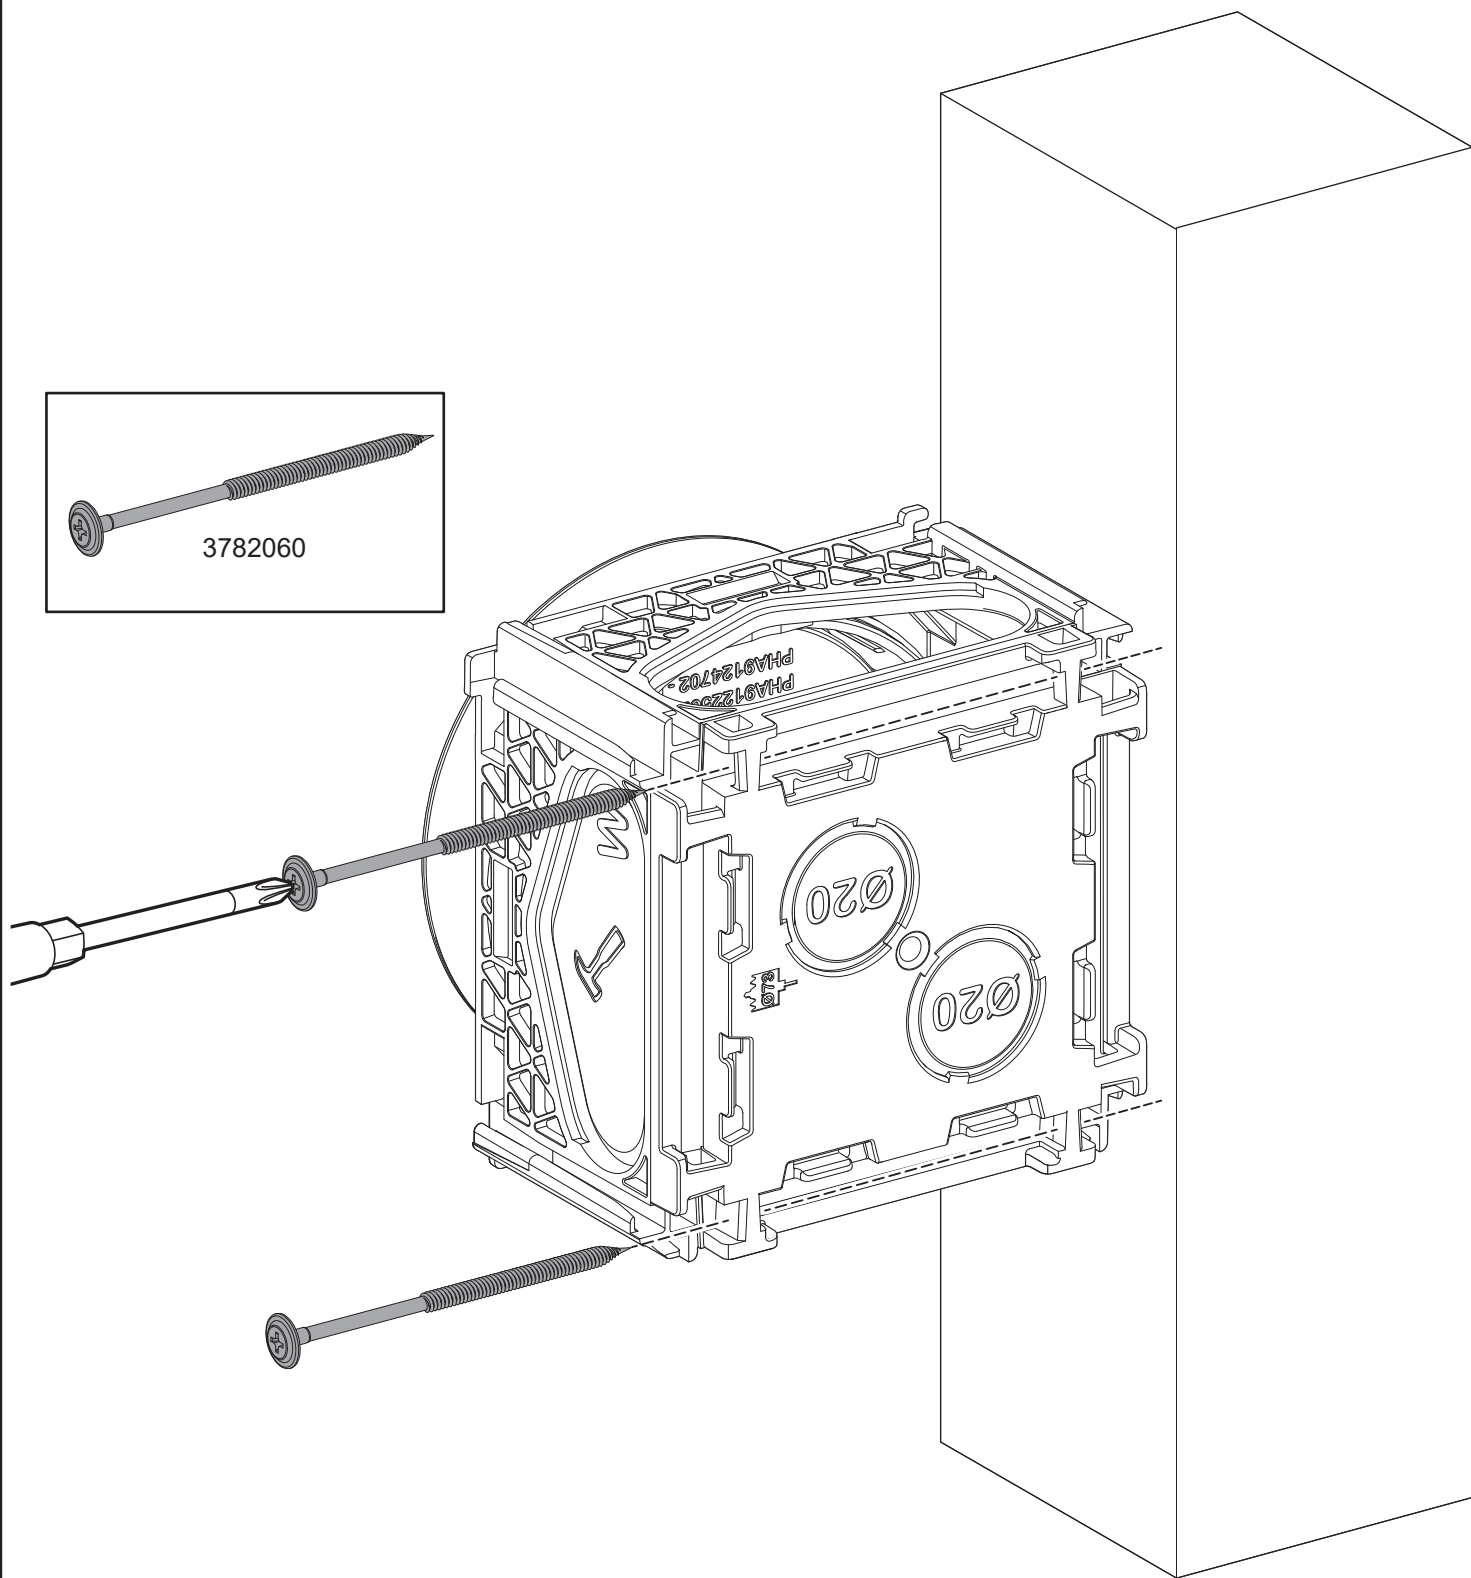

Multifix apparatus Box - Installation

NNZ5674900-00

Schneider-Electric Industries SAS,
35 Rue Joseph Monier,
92500 Rueil Malmaison,
France
www.se.com/contact

Schneider
Electric™

Multifix apparatus Box - Installation

NNZ5674900-00

Schneider-Electric Industries SAS,
35 Rue Joseph Monier,
92500 Rueil Malmaison,
France
www.se.com/contact

Schneider
 **Electric**

Multifix apparatus Box - Installation

Wood

NNZ5674900-00

Schneider-Electric Industries SAS,
35 Rue Joseph Monier,
92500 Rueil Malmaison,
France
www.se.com/contact