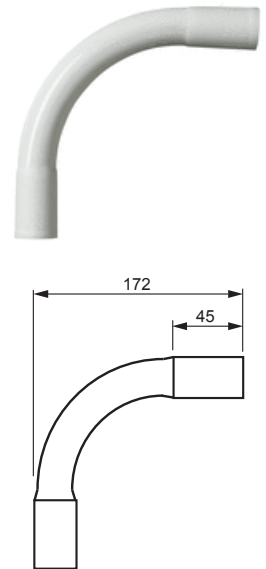

JMKL32HF

Nimi: **Muoviputken kaari, HF**
Ø32 mm

Tyyppi: JMKL32HF
EAN: 6438199008301
Snro: 1111006

Kuvaus: Putkikaarissa on liimarengas putken lukitusta varten. Taivutuskulma on 90°. 750N. Halogeenivapaa (HF).

Pakkaus: 10/100
Yksikkö: KPL

ETIM

ETIM 7 EC000936 (EC000936)

ETIM 8 EC000936 (EC000936)

ETIM 8

Material	Plastic
Material quality	Other
Surface protection	Untreated
Quality of surface coating	Uncoated
Surface polished	no
Surface brushed	no
Halogen free	yes
For nominal tube diameter	32 mm
Diameter	32 mm
Model	Plug-in
With sleeve	yes
Two piece	no
With inspection opening and cover	no
Colour	Grey
Flexible	no
Bend angle	90 °