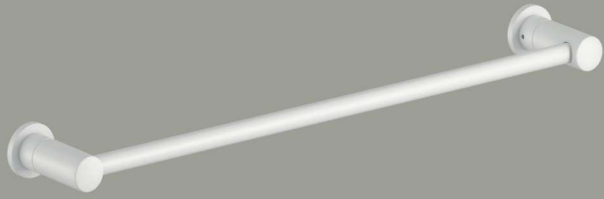

Product No.: 48304.21
Finish: Matt White