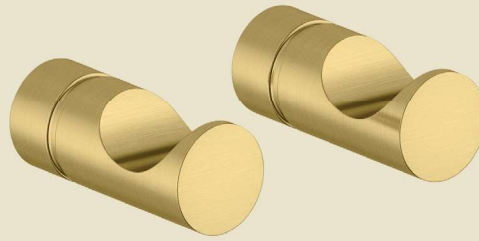

Silhouet Collection

Silhouet Shower System and Small Basin mixer
Product No.: 57954.21 and 74021.21
Finish: Matt White

Silhouet Collection

The Silhouet Collection is a complete range of bathroom accessories, which matches the design and colours of the Silhouet series. The collection is available in 7 colours, offering you the perfect solution to bring out your personal style: Chrome, steel, brushed brass, brass, copper, matt black and matt white.

Product No.: 48301.21
Finish: Matt White

Product No.: 48301.79
Finish: Brushed Brass (PVD)

Product No.: 48301.61
Finish: Matt Black

Product No.: 48301.77
Finish: Polished Brass (PVD)

Product No.: 48301.87
Finish: Brushed Copper (PVD)

Product No.: 48317.79
Finish: Brushed Brass (PVD)

Product No.: 48317.61
Finish: Matt Black

Product No.: 48317.77
Finish: Polished Brass (PVD)

Product No.: 48317.87
Finish: Brushed Copper (PVD)

Product No.: 48317.46
Finish: Steel (PVD)

Product No.: 48317.00
Finish: Chrome

Product No.: 48306.21
Finish: Matt White

Product No.: 48306.79
Finish: Brushed Brass (PVD)

Product No.: 48306.61
Finish: Matt Black

Product No.: 48306.77
Finish: Polished Brass (PVD)