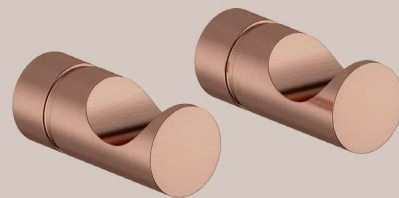

Silhouet Collection

Silhouet Shower System and Small Basin mixer
Product No.: 57954.21 and 74021.21
Finish: Matt White

Silhouet Collection

The Silhouet Collection is a complete range of bathroom accessories, which matches the design and colours of the Silhouet series. The collection is available in 7 colours, offering you the perfect solution to bring out your personal style: Chrome, steel, brushed brass, brass, copper, matt black and matt white.

Product No.: 48301.21
Finish: Matt White

Product No.: 48301.79
Finish: Brushed Brass (PVD)

Product No.: 48301.61
Finish: Matt Black

Product No.: 48301.77
Finish: Polished Brass (PVD)

Product No.: 48301.87
Finish: Brushed Copper (PVD)

Product No.: 48317.00
Finish: Chrome

Product No.: 48306.21
Finish: Matt White

Product No.: 48306.79
Finish: Brushed Brass (PVD)

Product No.: 48306.61
Finish: Matt Black

Product No.: 48306.77
Finish: Polished Brass (PVD)