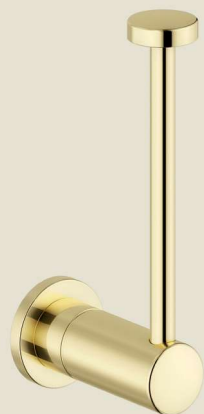

Product No.: 48317.21
Finish: Matt White

Product No.: 48317.79
Finish: Brushed Brass (PVD)

Product No.: 48317.61
Finish: Matt Black