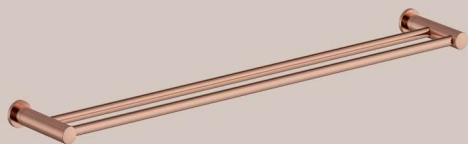

Product No.: 48315.21
Finish: Matt White

Product No.: 48315.79
Finish: Brushed Brass (PVD)

Product No.: 48315.61
Finish: Matt Black

Product No.: 48315.77
Finish: Polished Brass (PVD)

Product No.: 48315.00
Finish: Chrome