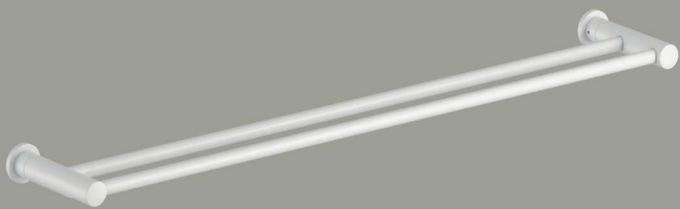

Product No.: 48315.21
Finish: Matt White