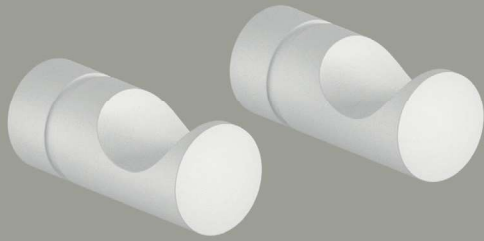

Product No.: 48317.77
Finish: Polished Brass (PVD)

Product No.: 48306.21
Finish: Matt White