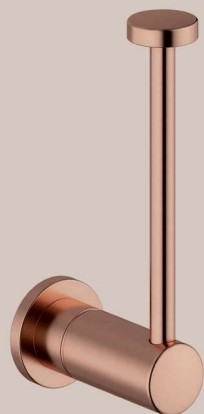

Product No.: 48317.21
Finish: Matt White

Product No.: 48317.79
Finish: Brushed Brass (PVD)

Product No.: 48317.61
Finish: Matt Black