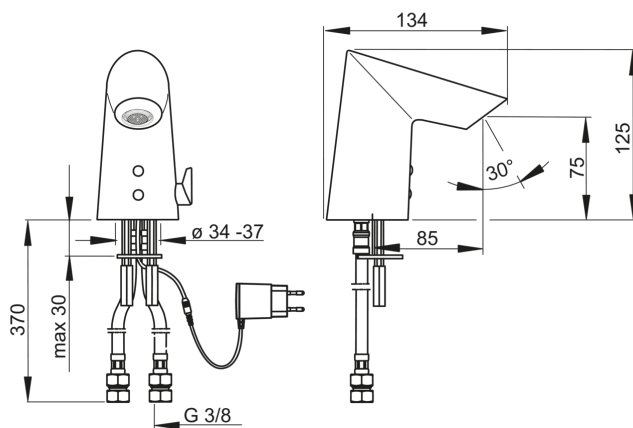

Spare parts

SP1724FT

	Code
01	199257/2
02	198473/2
03	600705/10
04	601481/2
05	199201V
06	601020V
07	199205V
08	199206V
09	601019V
10	601025V
11	600082V
N.I.	601061V