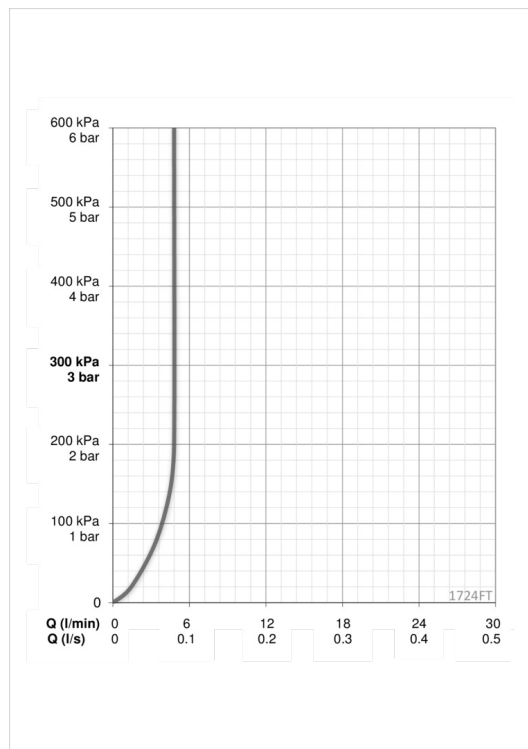

Type approvals

STF certificate	STF VTT-RTH-00024-12
KIWA SE	1462