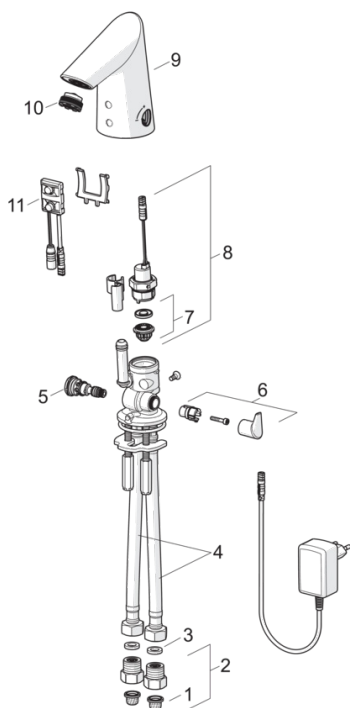

EAN: 6414150076060

www.oras.com/en/products/oras/product/1724FT

Touchless washbasin faucet with a temperature adjustment handle. The total height of the faucet enables installation even in the smallest spaces. The faucet is equipped with litter filters and non-return valves. No adjustments are needed at installation because of an advanced Autofocus sensor. Flow controller (5 l/min) guarantees low water consumption. Electrical connection with a plug transformer 230/12 V. Alternative: concealed power supply 199275. A maximum five of these items can be connected to the power supply at a time.

Technical data

Flow properties

Flow-rate at 300 kPa (with flow controller)	0.08 l/s
Pressure loss with flow (0.1 l/s)	200 kPa

Technical properties

DN-size (nominal dimension)	DN15
Hot water supply	max. +70°C
Working pressure	100 - 1000 kPa
Connection size	G3/8
Projection	85 mm
Material	brass

Type approvals

STF certificate	STF VTT-RTH-00024-12
KIWA SE	1462

Spare parts

SP1724FT

	Code
01	199257/2
02	198473/2
03	600705/10
04	601481/2
05	199201V
06	601020V
07	199205V
08	199206V
09	601019V
10	601025V
11	600082V
N.I.	601061V