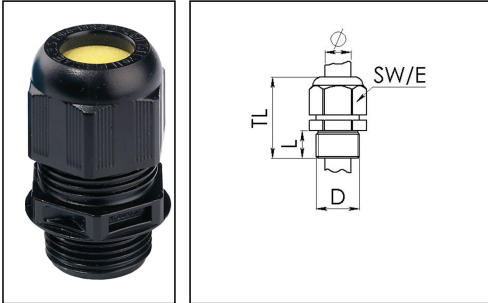

## ESKE/1-e 12

Ex-cable gland, polyamide with short thread, RAL 9005, M12

Products may differ in size, colour and appearance to those shown. If you require further information or customisation, please contact us directly.

Material cable gland	Polyamide
Material sealing gasket	EPDM
Temp. range min	-40 °C
Temp. range max	75 °C
Protection class	IP66 / IP68 (5 bar 30 min)
Type of protection	Ex eb, Ex tb
Ex-Certificate	IECEx, ATEX
Glow wire test	750 °C
Thread type	M
Ø Connection thread D	12
Lead	1,5
Length screw-in thread L	9 mm
Ø cable diameter min	3 mm
Ø cable diameter max	6 mm
Key width SW	16 mm
Collar diameter (E)	18 mm
Total length TL	29 mm - 34 mm
Install. torques fitting	2 N m
Install. torques cap nut	2 N m
Equipment	Incl. connection thread gasket
Product Color	RAL 9005
Order no. RAL 9005	10103363
Type	ESKE/1-e 12
Packing unit	50
ETIM-Classification	EC000441