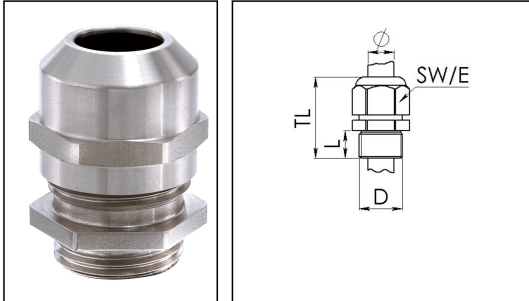

## ESSKV 32

Cable gland, stainless steel, M32

Products may differ in size, colour and appearance to those shown. If you require further information or customisation, please contact us directly.

Material cable gland	Stainless steel A2 (1.4305)
Material clamping cage	Polyamide
Material sealing gasket	EPDM
Temp. range min	-40 °C
Temp. range max	100 °C
Protection class	IP68 (5 bar 30 min), IP69
Thread type	M
Ø Connection thread D	32
Lead	1,5
Length screw-in thread L	8 mm
Ø cable diameter min	13 mm
Ø cable diameter max	21 mm
Ø cable diameter UL	14,6 mm - 19,5 mm
Key width SW	36 mm
Collar diameter (E)	40 mm
Total length TL	36 mm - 44 mm
Type of cable anchorage	A
Install. torques fitting	20 N m
Install. torques cap nut	20 N m
Impact category	6
WISKA-Order no.	10069004
Type	ESSKV 32
Packing unit	5
ETIM-Classification	EC000441