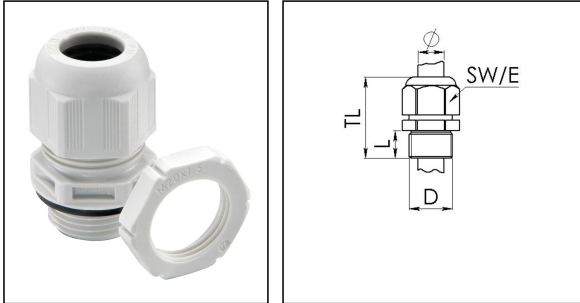

ESKV-SET 25

Cable gland with locknut, polyamide, M25, RAL 7035

Products may differ in size, colour and appearance to those shown. If you require further information or customisation, please contact us directly.

Material cable gland	Polyamide
Material sealing gasket	EPDM
Temp. range min	-40 °C
Temp. range max	100 °C
Protection class	IP68 (5 bar 30 min), IP69
Thread type	M
Ø Connection thread D	25
Lead	1,5
Length screw-in thread L	10 mm
Ø cable diameter min	9 mm
Ø cable diameter max	17 mm
Key width SW	29 mm
Collar diameter (E)	32 mm
Total length TL	38 mm - 47 mm
Glow wire test	750 °C
Type of cable anchorage	A
Install. torques fitting	10 N m
Install. torques cap nut	4 N m
Impact category	4
Equipment	Incl. connection thread gasket
Product Color	RAL 7035
Order no. RAL 7035	10066527
Type	ESKV-SET 25
Packing unit	50
ETIM-Classification	EC000441