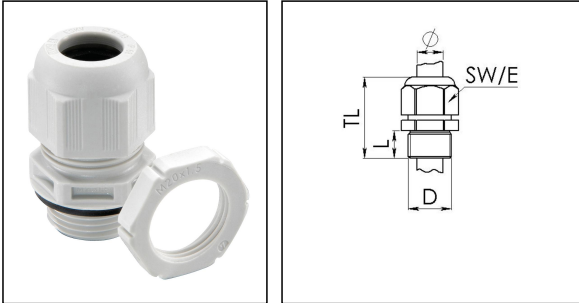

ESKV-SET 16

Cable gland with locknut, polyamide, M16, RAL 7035

Products may differ in size, colour and appearance to those shown. If you require further information or customisation, please contact us directly.

Material cable gland	Polyamide
Material sealing gasket	EPDM
Temp. range min	-40 °C
Temp. range max	100 °C
Protection class	IP68 (5 bar 30 min), IP69
Thread type	M
Ø Connection thread D	16
Lead	1,5
Length screw-in thread L	9 mm
Ø cable diameter min	4,5 mm
Ø cable diameter max	10 mm
Key width SW	20 mm
Collar diameter (E)	22 mm
Total length TL	31 mm - 37 mm
Glow wire test	750 °C
Type of cable anchorage	A
Install. torques fitting	3,5 N m
Install. torques cap nut	1,5 N m
Impact category	3
Equipment	Incl. connection thread gasket
Product Color	RAL 7035
Order no. RAL 7035	10066525
Type	ESKV-SET 16
Packing unit	50
ETIM-Classification	EC000441