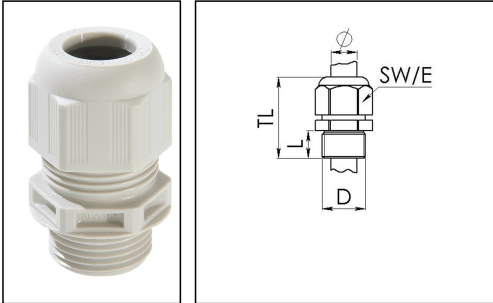

ESKV 32

Cable gland, polyamide, M32, RAL 7035 with short thread

Products may differ in size, colour and appearance to those shown. If you require further information or customisation, please contact us directly.

Material cable gland	Polyamide
Material sealing gasket	EPDM
Protection class	IP69, IP68 (5 bar 30 min)
Temp. range min	-40 °C
Temp. range max	100 °C
Glow wire test	750 °C
Thread type	M
Ø Connection thread D	32
Lead	1,5
Length screw-in thread L	12 mm
Ø cable diameter min	13 mm
Ø cable diameter max	21 mm
Ø cable diameter UL	14,6 mm - 19,5 mm
Key width SW	36 mm
Collar diameter (E)	40 mm
Total length TL	42 mm - 51 mm
Type of cable anchorage	A
Install. torques fitting	15 N m
Install. torques cap nut	4 N m
Impact category	4
Product Color	RAL 7035
Type	ESKV 32
Order no. RAL 7035	10066414
Packing unit	25
ETIM-Classification	EC000441