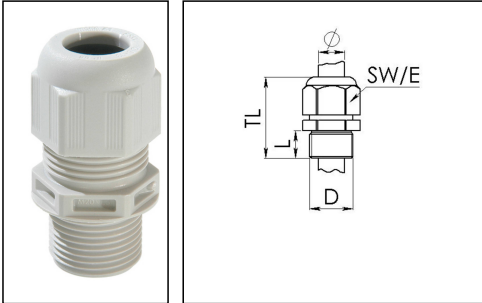

ESKV-L 63

Cable gland, polyamide, M63, RAL 7035 with long thread

Products may differ in size, colour and appearance to those shown. If you require further information or customisation, please contact us directly.

Material cable gland	Polyamide
Material sealing gasket	EPDM
Protection class	IP69, IP68 (5 bar 30 min)
Temp. range min	-40 °C
Temp. range max	100 °C
Glow wire test	750 °C
Thread type	M
Ø Connection thread D	63
Lead	1,5
Length screw-in thread L	18 mm
Ø cable diameter min	34 mm
Ø cable diameter max	48 mm
Ø cable diameter UL	38,1 mm - 47,5 mm
Key width SW	68 mm
Collar diameter (E)	75 mm
Total length TL	67 mm - 81 mm
Type of cable anchorage	A
Install. torques fitting	30 N m
Install. torques cap nut	30 N m
Impact category	5
Equipment	Incl. connection thread gasket
Product Color	RAL 7035
Type	ESKV-L 63
Order no. RAL 7035	10066397
Packing unit	10