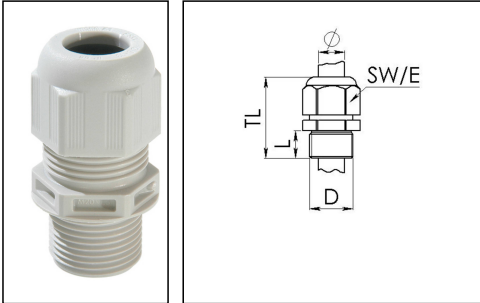

ESKV-L 16

Cable gland, polyamide, M16, RAL 7035 with long thread

Products may differ in size, colour and appearance to those shown. If you require further information or customisation, please contact us directly.

Material cable gland	Polyamide
Material sealing gasket	EPDM
Protection class	IP69, IP68 (5 bar 30 min)
Temp. range min	-40 °C
Temp. range max	100 °C
Glow wire test	750 °C
Thread type	M
Ø Connection thread D	16
Lead	1,5
Length screw-in thread L	15 mm
Ø cable diameter min	4,5 mm
Ø cable diameter max	10 mm
Ø cable diameter UL	6 mm - 8,6 mm
Key width SW	20 mm
Collar diameter (E)	22 mm
Total length TL	37 mm - 43 mm
Type of cable anchorage	A
Install. torques fitting	3,5 N m
Install. torques cap nut	1,5 N m
Impact category	3
Product Color	RAL 7035
Type	ESKV-L 16
Order no. RAL 7035	10066391
Packing unit	50
ETIM-Classification	EC000441