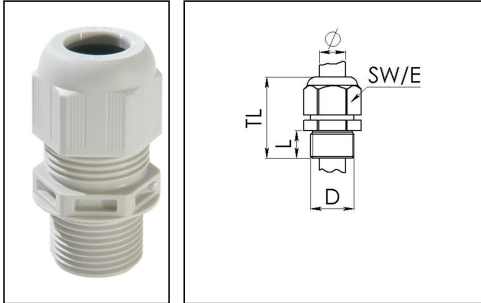

ESKV-L 12

Cable gland, polyamide, M12, RAL 7035 with long thread

Products may differ in size, colour and appearance to those shown. If you require further information or customisation, please contact us directly.

Material cable gland	Polyamide
Material sealing gasket	EPDM
Protection class	IP69, IP68 (5 bar 30 min)
Temp. range min	-40 °C
Temp. range max	100 °C
Glow wire test	750 °C
Thread type	M
Ø Connection thread D	12
Lead	1,5
Length screw-in thread L	15 mm
Ø cable diameter min	3 mm
Ø cable diameter max	7 mm
Ø cable diameter UL	4,1 mm - 6 mm
Key width SW	16 mm
Collar diameter (E)	18 mm
Total length TL	35 mm - 40 mm
Type of cable anchorage	A
Install. torques fitting	2 N m
Install. torques cap nut	2 N m
Impact category	2
Product Color	RAL 7035
Type	ESKV-L 12
Order no. RAL 7035	10066390
Packing unit	50
ETIM-Classification	EC000441