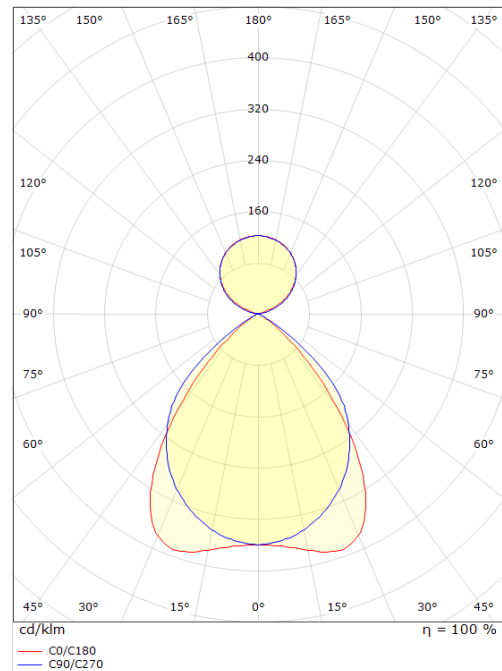

EcoLine Office 1500 White 5230lm 4000K Ra>80 On/Off

Article code: **8246090591**
 EAN: 5703821172509

Light technic

Type of light source: LED
 Wattage: 39W
 System wattage: 39W
 Luminous flux: 5230lm
 Efficacy: 135 lm/W
 Voltage: 230V
 Colour temperature: 4000K
 Colour rendering (CRI): Ra>80
 MacAdams factor: SDCM: 3
 Lifetime: L80/B10>50,000
 Light distribution: Direct/Indirect
 Optic: Double parabolic louvre, satin matt

Dimensions (mm)

Length (L): 1500
 Width (W): 142
 Height (H): 81
 Weight (brutto/netto): 8.2 / 8

Packaging

Packing dimensions: 1500 x 142 x 63

5 7 0 3 8 2 1 1 7 2 5 0 9