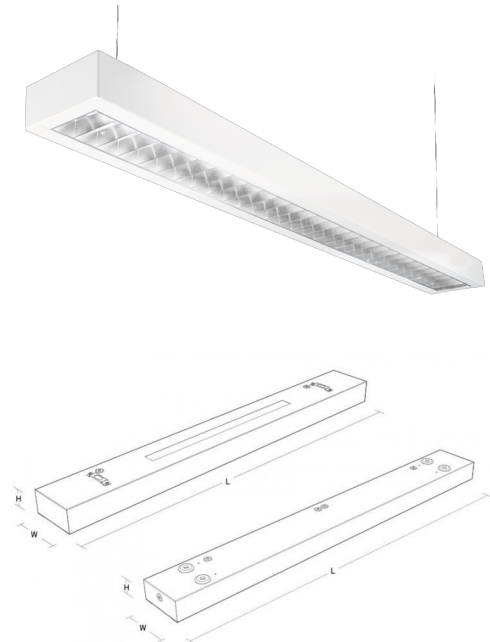

EcoLine Office 1500 White 5230lm 4000K Ra>80 On/Off

Article code: **8246090591**
 EAN: 5703821172509

Light technic

Type of light source: LED
 Wattage: 39W
 System wattage: 39W
 Luminous flux: 5230lm
 Efficacy: 135 lm/W
 Voltage: 230V
 Colour temperature: 4000K
 Colour rendering (CRI): Ra>80
 MacAdams factor: SDCM: 3
 Lifetime: L80/B10>50,000
 Light distribution: Direct/Indirect
 Optic: Double parabolic louvre, satin matt

Control/Dimming

Type: On/Off

Protection

Luminaire class: Class I
 Ingress protection rating: IP20
 Ta nominal: Ta=25°C

Energy and approvals

Energy class: A++
 Approval: CE

Materials and finish

Housing: Sheet steel
 Colour: White (Pure white, 25% gloss)
 Optics: Aluminium

Mounting/Connection

Mounting: Suspended, Indoor
 Module: 1500
 Wire set: 2x2m wire kit w/loop M13 w/2 brackets
 Cable: Cable 3x0,75mm² 2,5m w/ Schuko white
 Max. luminaires per circuit breaker: B10: 16, B16: 26, C10: 27, C16: 44

Dimensions (mm)

Length (L): 1500
 Width (W): 142
 Height (H): 81
 Weight (brutto/netto): 8.2 / 8

Packaging

Packing dimensions: 1500 x 142 x 63

5 7 0 3 8 2 1 1 7 2 5 0 9