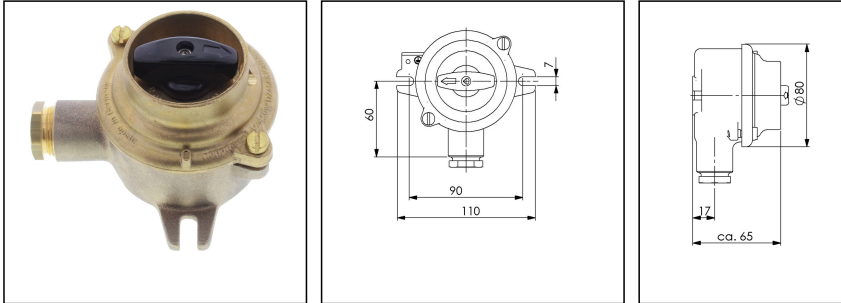

## 1133/We/10A-1xZ14

HNA Switch 10A, brass, IP56

Products may differ in size, colour and appearance to those shown. If you require further information or customisation, please contact us directly.

<b>WISKA-Order no.</b>	10010541
<b>Type</b>	1133/We/10A-1xZ14
<b>Voltage max. (V)</b>	250 V
<b>Current</b>	10 A
<b>Protection class</b>	IP56
<b>Material</b>	Brass
<b>Using for cable gland</b>	
<b>Type of cable gland</b>	M 24 x 1,5
<b>Ø cable diameter min</b>	12 mm
<b>Ø cable diameter max</b>	14,5 mm
<b>Type of cable</b>	armoured
<b>Mounting</b>	Surface mounting
<b>Temp. range min</b>	-25 °C
<b>Temp. range max</b>	45 °C
<b>Type of switch</b>	Change-over, 1-pole
<b>Norm</b>	DIN 89270
<b>Colour</b>	Black
<b>Weight</b>	0,86 kg
<b>Variations</b>	on request