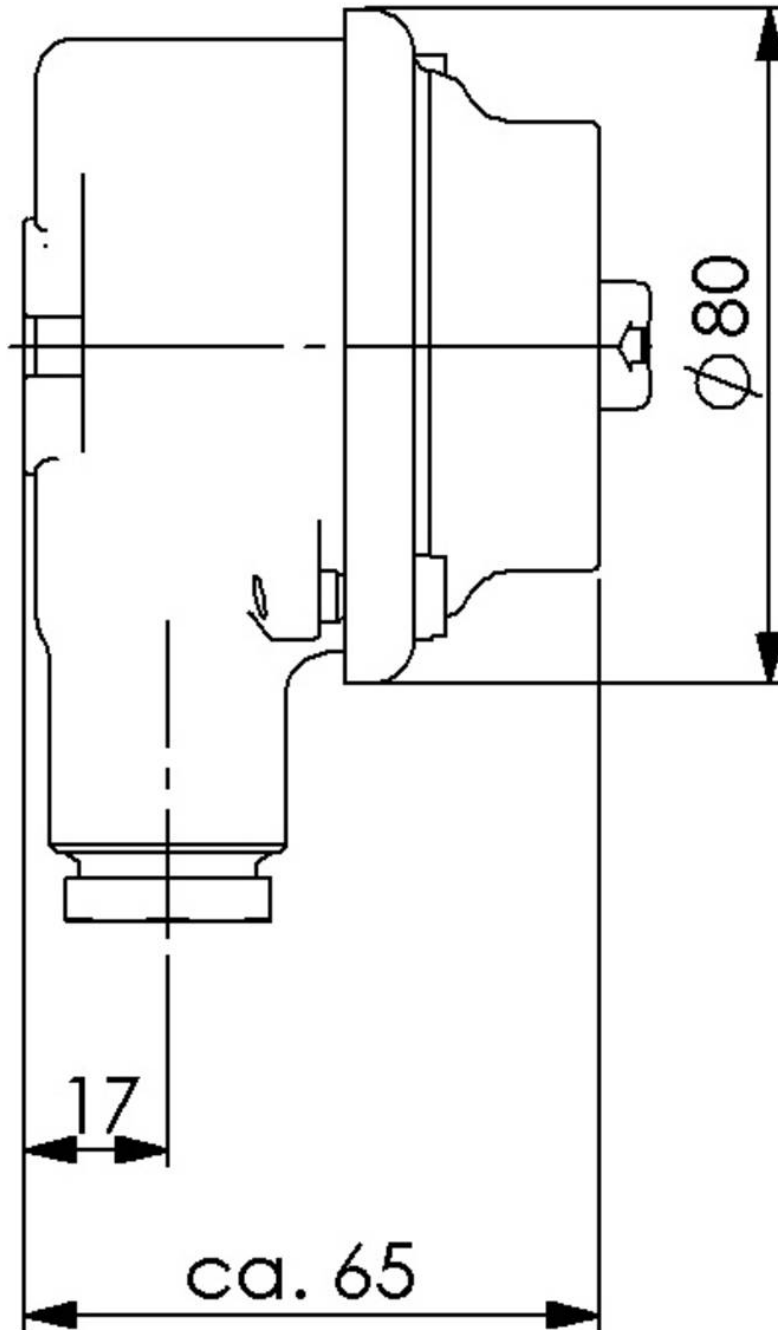

Your Contact:

WISKA Hoppmann GmbH

Kisdorfer Weg 28 · 24568 Kaltenkirchen · Germany

☎ +49-4191-508-0 · 📠 +49-4191-508-209

contact@wiska.de · www.wiska.com