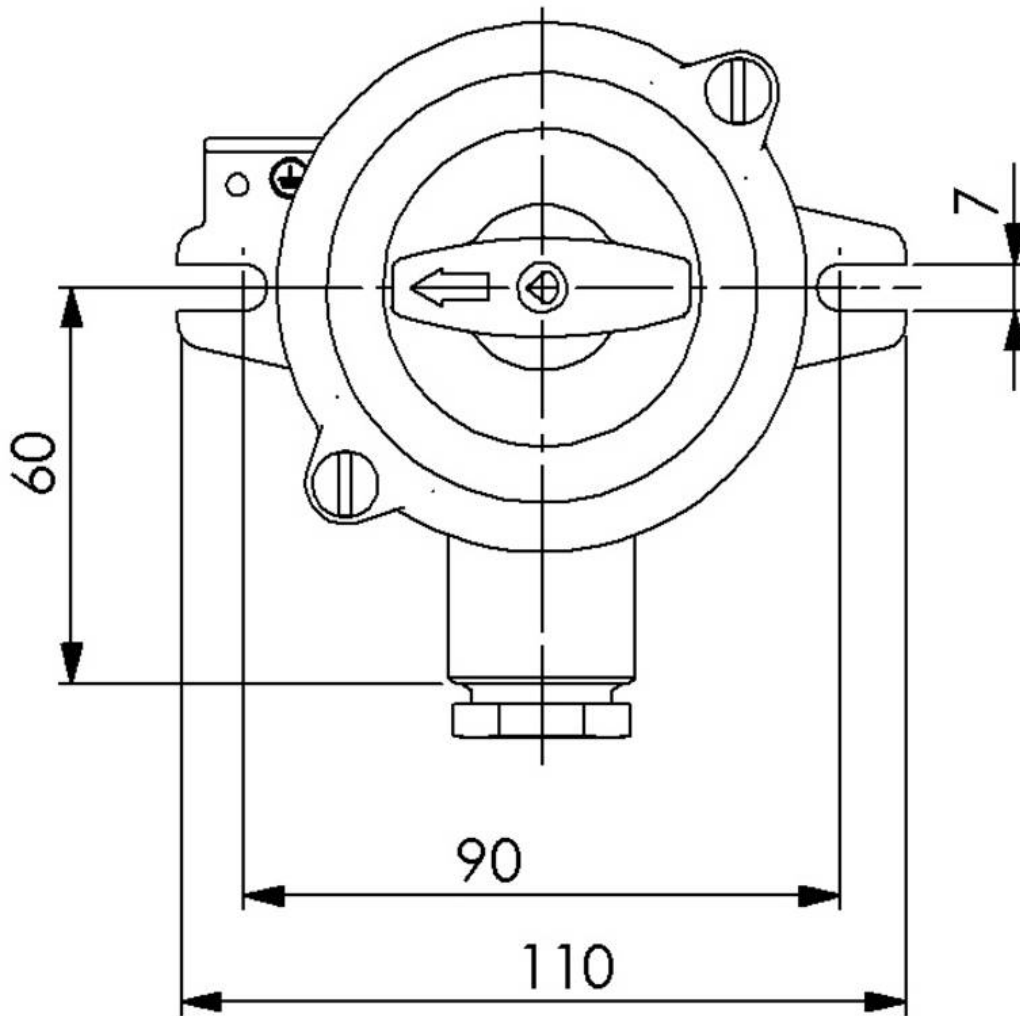

Your Contact:

WISKA Hoppmann GmbH

Kisdorfer Weg 28 · 24568 Kaltenkirchen · Germany

☎ +49-4191-508-0 · 📠 +49-4191-508-209

contact@wiska.de · www.wiska.com