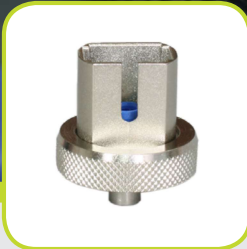

www.AFLglobal.com or (800) 321-5298, (603) 528-7780

Revision 2018.05.15
© 2018, AFL, all rights reserved. Specifications are subject to change without notice.