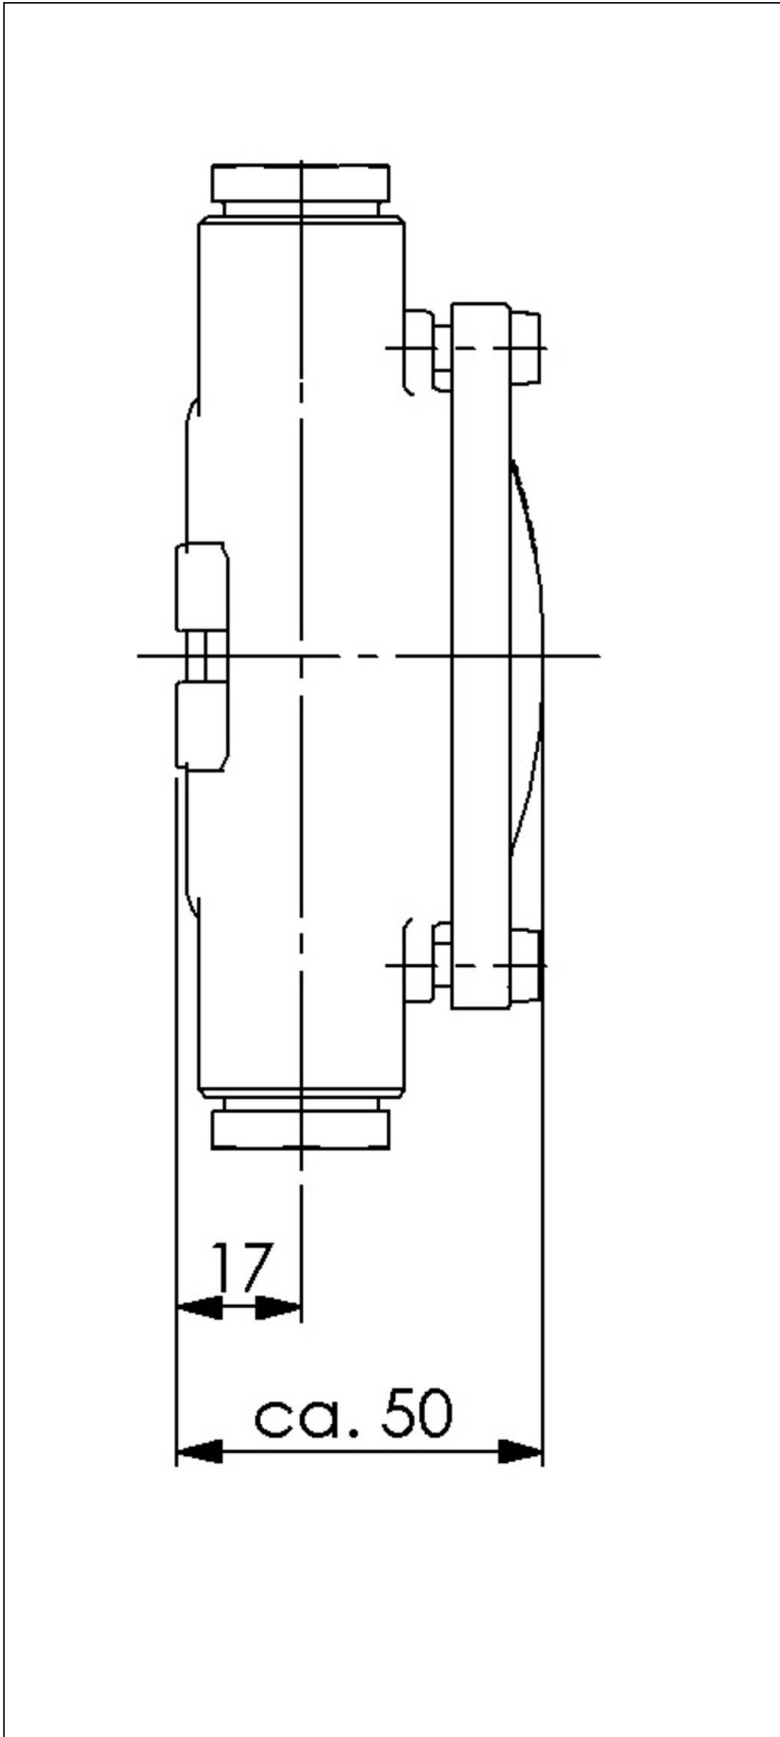

Your Contact:

WISKA Hoppmann GmbH

Kisdorfer Weg 28 · 24568 Kaltenkirchen · Germany

☎ +49-4191-508-0 · 📠 +49-4191-508-209

contact@wiska.de · www.wiska.com