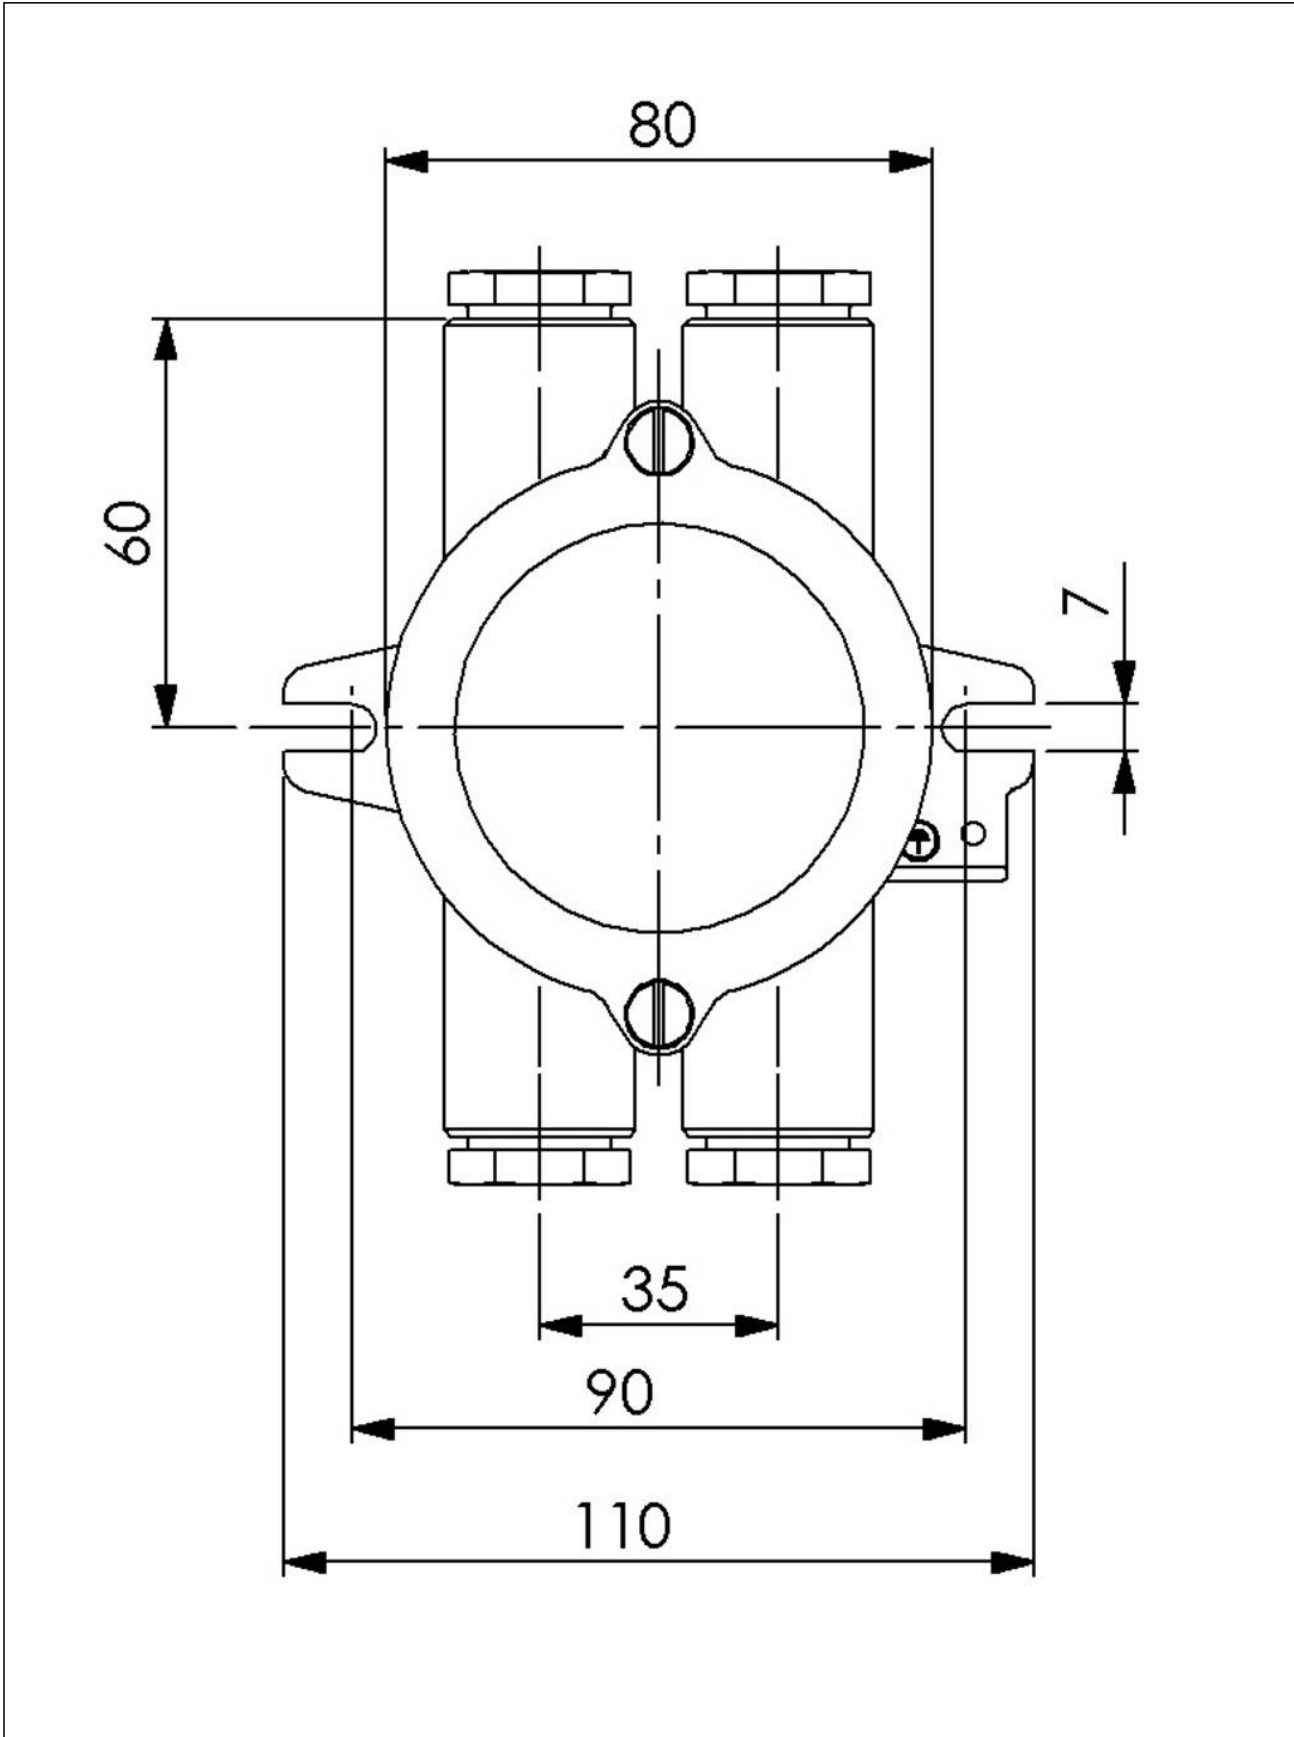

Your Contact:

WISKA Hoppmann GmbH

Kisdorfer Weg 28 · 24568 Kaltenkirchen · Germany

☎ +49-4191-508-0 · 📠 +49-4191-508-209

contact@wiska.de · www.wiska.com