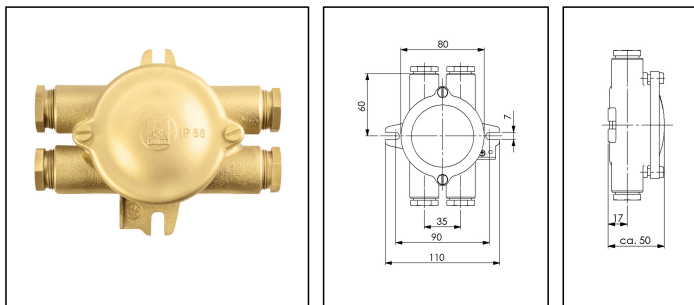

## 1155-4xZ14

HNA Junction box, brass

Products may differ in size, colour and appearance to those shown. If you require further information or customisation, please contact us directly.

<b>WISKA-Order no.</b>	10010502
<b>Type</b>	1155-4xZ14
<b>Voltage</b>	500 V
<b>Current</b>	16 A
<b>Protection class</b>	IP56
<b>Material</b>	Brass
<b>Material cable gland</b>	Brass
<b>Using for cable gland</b>	
<b>Type of cable</b>	armoured
<b>Ø cable diameter min</b>	12 mm
<b>Ø cable diameter max</b>	14,5 mm
<b>Type of cable gland</b>	M 24 x 1,5
<b>External dimensions LxWxH</b>	120x110x50mm
<b>Mounting</b>	Surface mounting
<b>Temp. range min</b>	-25 °C
<b>Temp. range max</b>	45 °C
<b>Terminals/poles</b>	4-pole, 2,5 mm <sup>2</sup>
<b>Operational areas</b>	Engine room, Outdoor, Indoor work space
<b>Norm</b>	DIN 89250
<b>Weight</b>	0,91 kg
<b>Variations</b>	on request