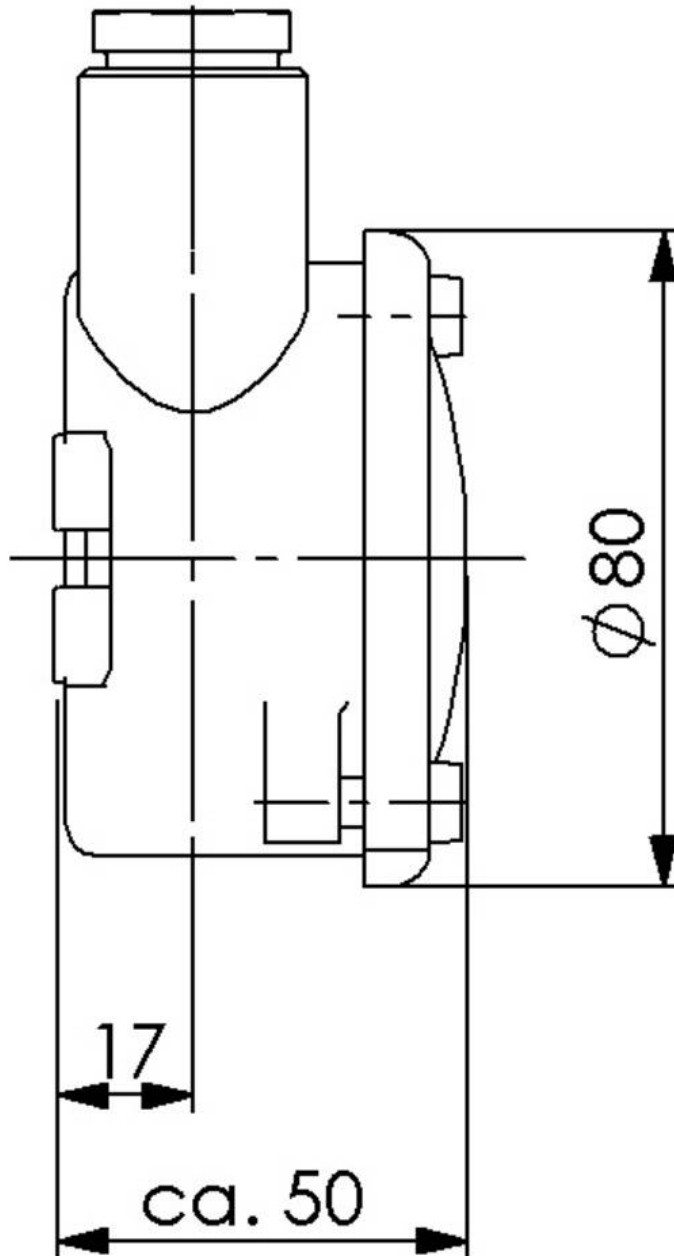

Your Contact:

WISKA Hoppmann GmbH

Kisdorfer Weg 28 · 24568 Kaltenkirchen · Germany

☎ +49-4191-508-0 · 📠 +49-4191-508-209

contact@wiska.de · www.wiska.com