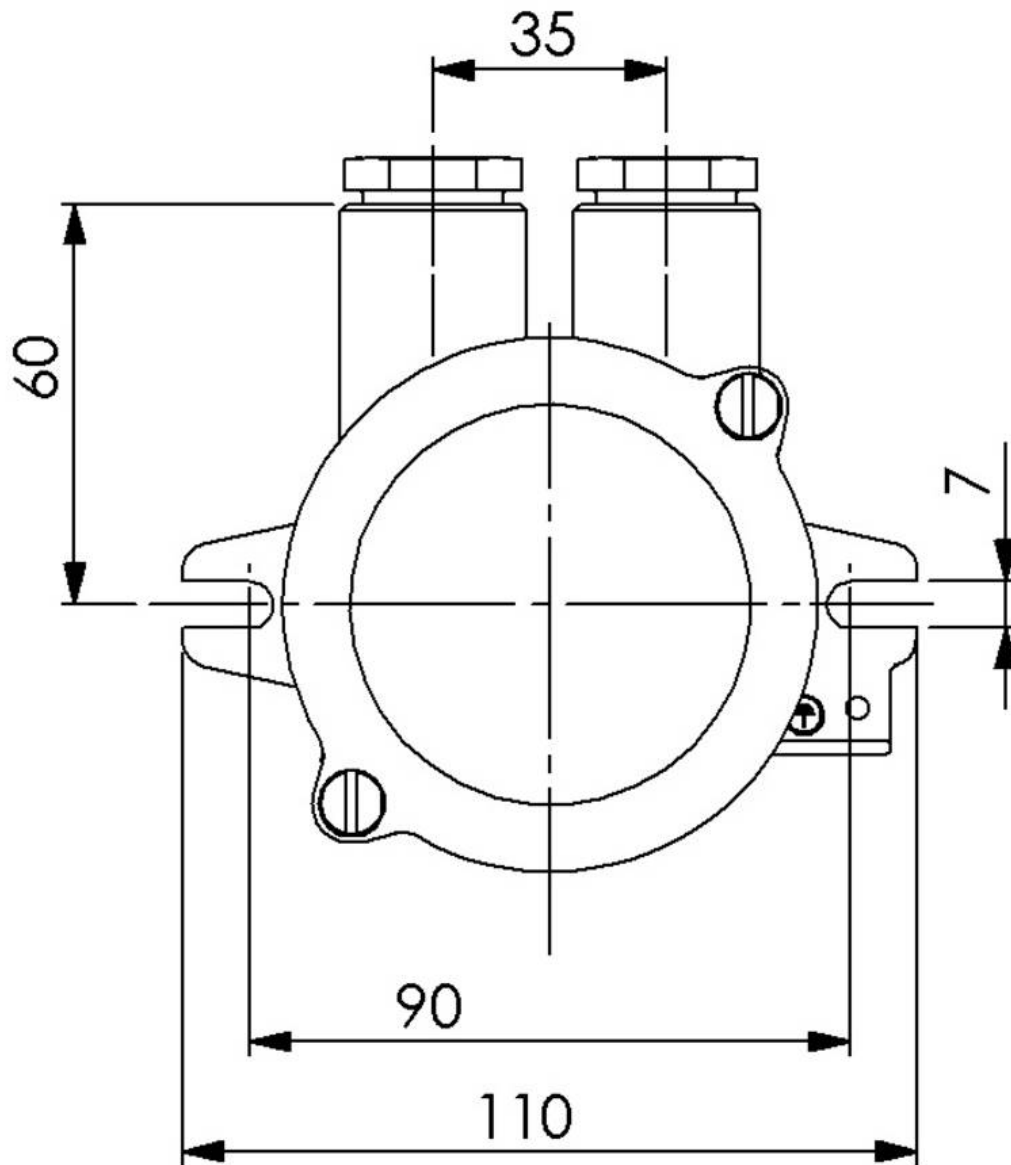

Your Contact:

WISKA Hoppmann GmbH

Kisdorfer Weg 28 · 24568 Kaltenkirchen · Germany

☎ +49-4191-508-0 · 📠 +49-4191-508-209

contact@wiska.de · www.wiska.com