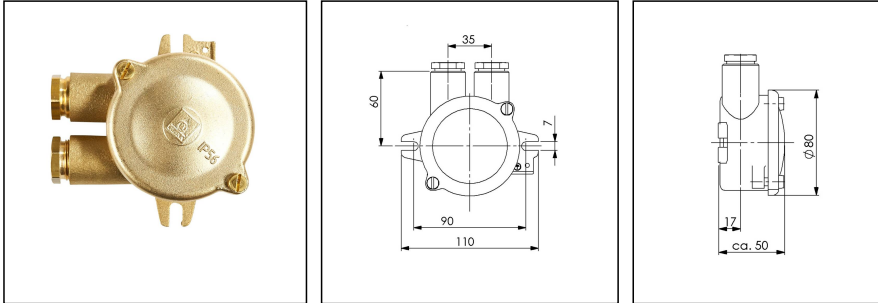

## 1150-2xZ14

HNA Junction box, brass

Products may differ in size, colour and appearance to those shown. If you require further information or customisation, please contact us directly.

<b>WISKA-Order no.</b>	10010497
<b>Type</b>	1150-2xZ14
<b>Voltage</b>	500 V
<b>Current</b>	16 A
<b>Protection class</b>	IP56
<b>Material</b>	Brass
<b>Material cable gland</b>	Brass
<b>Using for cable gland</b>	
<b>Type of cable</b>	armoured
<b>Ø cable diameter min</b>	12 mm
<b>Ø cable diameter max</b>	14,5 mm
<b>Type of cable gland</b>	M 24 x 1,5
<b>External dimensions LxWxH</b>	110x100x50mm
<b>Mounting</b>	Surface mounting
<b>Temp. range min</b>	-25 °C
<b>Temp. range max</b>	45 °C
<b>Terminals/poles</b>	4-pole, 2,5 mm <sup>2</sup>
<b>Operational areas</b>	Engine room, Outdoor, Indoor work space
<b>Norm</b>	DIN 89250
<b>Weight</b>	0,74 kg
<b>Variations</b>	on request