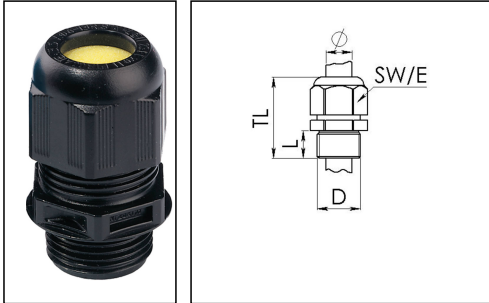

ESKE/1-e 63 LT

Ex-cable gland LowTemp, polyamide with short thread

Products may differ in size, colour and appearance to those shown. If you require further information or customisation, please contact us directly.

Material cable gland	Polyamide
Material sealing gasket	Silicone
Temp. range min	-60 °C
Temp. range max	75 °C
Protection class	IP66 / IP68 (5 bar 30 min)
Type of protection	Ex eb, Ex tb
Ex-Certificate	IECEX, ATEX
Glow wire test	750 °C
Thread type	M
Ø Connection thread D	63
Lead	1,5
Length screw-in thread L	15 mm
Ø cable diameter min	34 mm
Ø cable diameter max	48 mm
Key width SW	68 mm
Collar diameter (E)	75 mm
Total length TL	64 mm - 78 mm
Install. torques fitting	17 N m
Install. torques cap nut	16 N m
Equipment	Incl. connection thread gasket
Product Color	RAL 9005
Order no. RAL 9005	10103436
Type	ESKE/1-e 63 LT
Packing unit	1
ETIM-Classification	EC000441