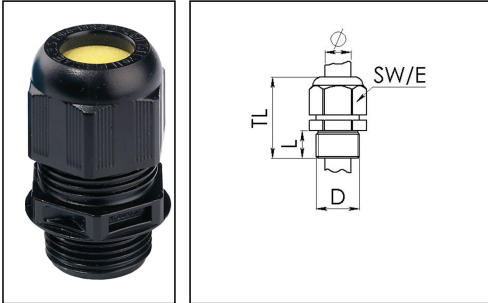

ESKE/1-e 20 LT

Ex-cable gland LowTemp, polyamide with short thread

Products may differ in size, colour and appearance to those shown. If you require further information or customisation, please contact us directly.

Material cable gland	Polyamide
Material sealing gasket	Silicone
Temp. range min	-60 °C
Temp. range max	75 °C
Protection class	IP66 / IP68 (5 bar 30 min)
Type of protection	Ex eb, Ex tb
Ex-Certificate	IECEX, ATEX
Glow wire test	750 °C
Thread type	M
Ø Connection thread D	20
Lead	1,5
Length screw-in thread L	10 mm
Ø cable diameter min	7 mm
Ø cable diameter max	13 mm
Key width SW	24 mm
Collar diameter (E)	27 mm
Total length TL	36 mm - 45 mm
Install. torques fitting	2,3 N m
Install. torques cap nut	1,5 N m
Equipment	Incl. connection thread gasket
Product Color	RAL 9005
Order no. RAL 9005	10103431
Type	ESKE/1-e 20 LT
Packing unit	50
ETIM-Classification	EC000441