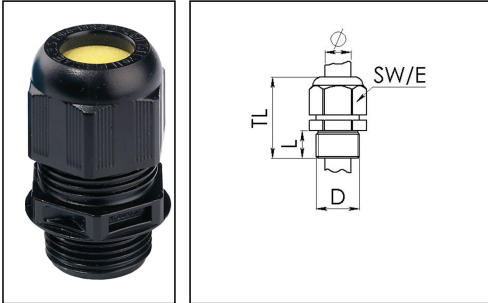

## ESKE/1-e 16 LT

Ex-cable gland LowTemp, polyamide with short thread

Products may differ in size, colour and appearance to those shown. If you require further information or customisation, please contact us directly.

Material cable gland	Polyamide
Material sealing gasket	Silicone
Temp. range min	-60 °C
Temp. range max	75 °C
Protection class	IP66 / IP68 (5 bar 30 min)
Type of protection	Ex eb, Ex tb
Ex-Certificate	IECEX, ATEX
Glow wire test	750 °C
Thread type	M
Ø Connection thread D	16
Lead	1,5
Length screw-in thread L	9 mm
Ø cable diameter min	4,5 mm
Ø cable diameter max	9 mm
Key width SW	20 mm
Collar diameter (E)	22 mm
Total length TL	31 mm - 37 mm
Install. torques fitting	1,8 N m
Install. torques cap nut	1,3 N m
Equipment	Incl. connection thread gasket
Product Color	RAL 9005
Order no. RAL 9005	10103430
Type	ESKE/1-e 16 LT
Packing unit	50
ETIM-Classification	EC000441