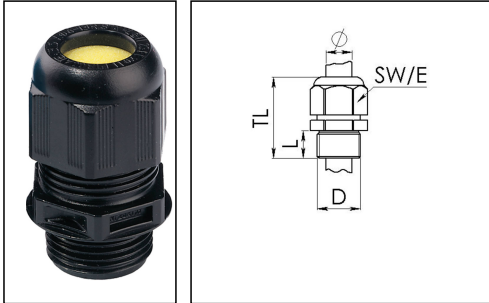

ESKE/1-e 40 LT

Ex-cable gland LowTemp, polyamide with short thread

Products may differ in size, colour and appearance to those shown. If you require further information or customisation, please contact us directly.

Material cable gland	Polyamide
Material sealing gasket	Silicone
Temp. range min	-60 °C
Temp. range max	75 °C
Protection class	IP66 / IP68 (5 bar 30 min)
Type of protection	Ex eb, Ex tb
Ex-Certificate	IECEX, ATEX
Glow wire test	750 °C
Thread type	M
Ø Connection thread D	40
Lead	1,5
Length screw-in thread L	12 mm
Ø cable diameter min	17 mm
Ø cable diameter max	28 mm
Key width SW	46 mm
Collar diameter (E)	51 mm
Total length TL	52 mm - 65 mm
Install. torques fitting	11 N m
Install. torques cap nut	10 N m
Equipment	Incl. connection thread gasket
Product Color	RAL 9005
Order no. RAL 9005	10103434
Type	ESKE/1-e 40 LT
Packing unit	10
ETIM-Classification	EC000441