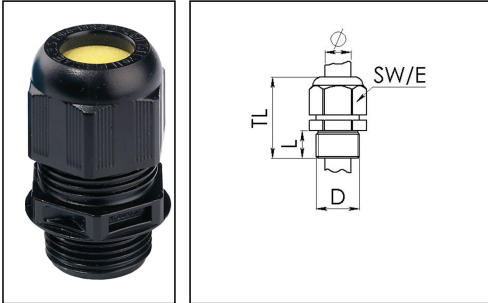

ESKE/1-e 32 LT

Ex-cable gland LowTemp, polyamide with short thread

Products may differ in size, colour and appearance to those shown. If you require further information or customisation, please contact us directly.

Material cable gland	Polyamide
Material sealing gasket	Silicone
Temp. range min	-60 °C
Temp. range max	75 °C
Protection class	IP66 / IP68 (5 bar 30 min)
Type of protection	Ex eb, Ex tb
Ex-Certificate	IECEX, ATEX
Glow wire test	750 °C
Thread type	M
Ø Connection thread D	32
Lead	1,5
Length screw-in thread L	12 mm
Ø cable diameter min	13 mm
Ø cable diameter max	21 mm
Key width SW	36 mm
Collar diameter (E)	40 mm
Total length TL	42 mm - 51 mm
Install. torques fitting	4,5 N m
Install. torques cap nut	3 N m
Equipment	Incl. connection thread gasket
Product Color	RAL 9005
Order no. RAL 9005	10103433
Type	ESKE/1-e 32 LT
Packing unit	25
ETIM-Classification	EC000441