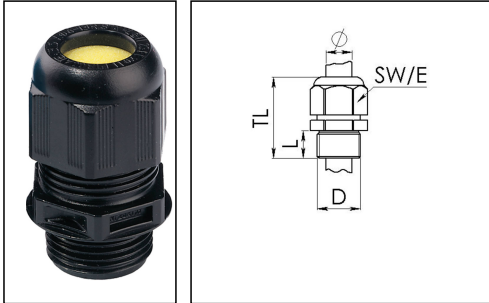

ESKE/1-e 63

Ex-cable gland, polyamide with short thread, RAL 9005, M63

Products may differ in size, colour and appearance to those shown. If you require further information or customisation, please contact us directly.

Material cable gland	Polyamide
Material sealing gasket	EPDM
Temp. range min	-40 °C
Temp. range max	75 °C
Protection class	IP66 / IP68 (5 bar 30 min)
Type of protection	Ex eb, Ex tb
Ex-Certificate	IECEX, ATEX
Glow wire test	750 °C
Thread type	M
Ø Connection thread D	63
Lead	1,5
Length screw-in thread L	15 mm
Ø cable diameter min	34 mm
Ø cable diameter max	48 mm
Key width SW	68 mm
Collar diameter (E)	75 mm
Total length TL	64 mm - 78 mm
Install. torques fitting	17 N m
Install. torques cap nut	16 N m
Equipment	Incl. connection thread gasket
Product Color	RAL 9005
Order no. RAL 9005	10103370
Type	ESKE/1-e 63
Packing unit	1
ETIM-Classification	EC000441