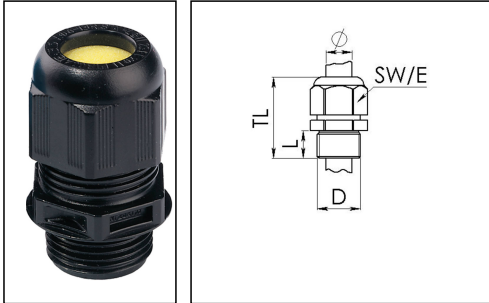

## ESKE/1-e 40

Ex-cable gland, polyamide with short thread, RAL 9005, M40

Products may differ in size, colour and appearance to those shown. If you require further information or customisation, please contact us directly.

Material cable gland	Polyamide
Material sealing gasket	EPDM
Temp. range min	-40 °C
Temp. range max	75 °C
Protection class	IP66 / IP68 (5 bar 30 min)
Type of protection	Ex eb, Ex tb
Ex-Certificate	IECEX, ATEX
Glow wire test	750 °C
Thread type	M
Ø Connection thread D	40
Lead	1,5
Length screw-in thread L	12 mm
Ø cable diameter min	17 mm
Ø cable diameter max	28 mm
Key width SW	46 mm
Collar diameter (E)	51 mm
Total length TL	52 mm - 65 mm
Install. torques fitting	11 N m
Install. torques cap nut	10 N m
Equipment	Incl. connection thread gasket
Product Color	RAL 9005
Order no. RAL 9005	10103368
Type	ESKE/1-e 40
Packing unit	10
ETIM-Classification	EC000441