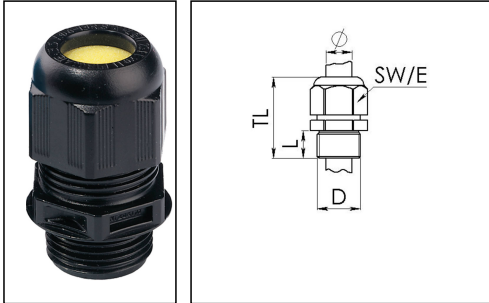

## ESKE/1-e 32

Ex-cable gland, polyamide with short thread, RAL 9005, M32

Products may differ in size, colour and appearance to those shown. If you require further information or customisation, please contact us directly.

Material cable gland	Polyamide
Material sealing gasket	EPDM
Temp. range min	-40 °C
Temp. range max	75 °C
Protection class	IP66 / IP68 (5 bar 30 min)
Type of protection	Ex eb, Ex tb
Ex-Certificate	IECEX, ATEX
Glow wire test	750 °C
Thread type	M
Ø Connection thread D	32
Lead	1,5
Length screw-in thread L	12 mm
Ø cable diameter min	13 mm
Ø cable diameter max	21 mm
Key width SW	36 mm
Collar diameter (E)	40 mm
Total length TL	42 mm - 51 mm
Install. torques fitting	4,5 N m
Install. torques cap nut	3 N m
Equipment	Incl. connection thread gasket
Product Color	RAL 9005
Order no. RAL 9005	10103367
Type	ESKE/1-e 32
Packing unit	25
ETIM-Classification	EC000441