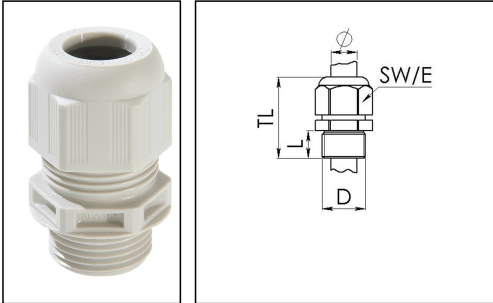

ESKV 25

Cable gland, polyamide, M25, RAL 7035 with short thread

Products may differ in size, colour and appearance to those shown. If you require further information or customisation, please contact us directly.

Material cable gland	Polyamide
Material sealing gasket	EPDM
Protection class	IP69, IP68 (5 bar 30 min)
Temp. range min	-40 °C
Temp. range max	100 °C
Glow wire test	750 °C
Thread type	M
Ø Connection thread D	25
Lead	1,5
Length screw-in thread L	10 mm
Ø cable diameter min	9 mm
Ø cable diameter max	17 mm
Ø cable diameter UL	10,8 mm - 15,8 mm
Key width SW	29 mm
Collar diameter (E)	32 mm
Total length TL	38 mm - 47 mm
Type of cable anchorage	A
Install. torques fitting	10 N m
Install. torques cap nut	4 N m
Impact category	4
Product Color	RAL 7035
Type	ESKV 25
Order no. RAL 7035	10066413
Packing unit	50
ETIM-Classification	EC000441