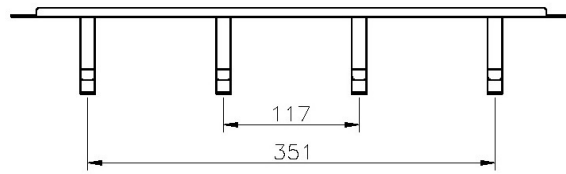

✕ 65mm cable rings

Product Overview

A range of cable management bars designed to fit in standard 19" racks and cabinets.

Product Specifications

Feature	Values
Model	Cable management bar
Material	Metal
Number of rack units (RU)	1
Colour	Black

Standards

Applicable standard	Detail
RoHS	Restriction of Hazardous Substances - Compliant

Excel Cable Management Bar - 1U - 4 Vertical Metal Hoops - 65mm - Black

Item Code: 100-582

Product drawings

Excel Cable Management Bar - 1U - 4 Vertical Metal Hoops - 65mm - Black

Item Code: 100-582

Part Number Table

Part Number	Description
100-582	EXCEL 1U CABLE MANAGEMENT BAR BLACK METAL RINGS

Excel is a world class premium performing end to end infrastructure solution designed, Manufactured, supported and delivered without compromise.