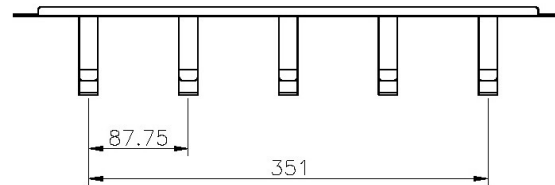

✕ 65mm cable rings

Product Overview

A range of cable management bars designed to fit in standard 19" racks and cabinets.

Product Specifications

Feature	Values
Model	Cable management bar
Material	Metal
Number of rack units (RU)	1
Colour	Black

Standards

Applicable standard	Detail
RoHS	Restriction of Hazardous Substances - Compliant

Excel Cable Management Bar - 1U - 4 Vertical Metal Hoops - 65mm - Black

Item Code: 100-582

Product drawings

Excel Cable Management Bar - 1U - 4 Vertical Metal Hoops - 65mm - Black

Item Code: 100-582

Part Number Table

Part Number	Description
100-582	EXCEL 1U CABLE MANAGEMENT BAR BLACK METAL RINGS

Excel is a world class premium performing end to end infrastructure solution designed, Manufactured, supported and delivered without compromise.