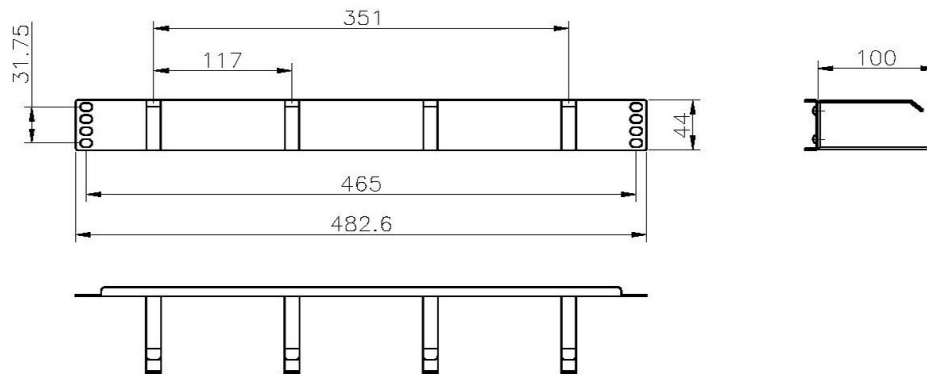

✕ 65mm cable rings

Product Overview

A range of cable management bars designed to fit in standard 19" racks and cabinets.

Product Specifications

Feature	Values
Model	Cable management bar
Material	Metal
Number of rack units (RU)	1
Colour	Black

Standards

Applicable standard	Detail
RoHS	Restriction of Hazardous Substances - Compliant

Excel Cable Management Bar - 1U - 4 Vertical Metal Hoops - 65mm - Black

Item Code: 100-582

Product drawings

Excel Cable Management Bar - 1U - 4 Vertical Metal Hoops - 65mm - Black

Item Code: 100-582

Part Number Table

Part Number	Description
100-582	EXCEL 1U CABLE MANAGEMENT BAR BLACK METAL RINGS

Excel is a world class premium performing end to end infrastructure solution designed, Manufactured, supported and delivered without compromise.