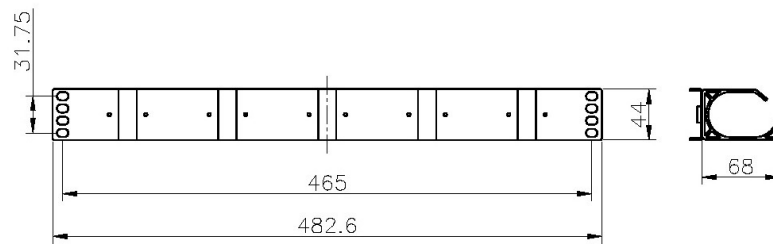

✕ 65mm cable rings

Product Overview

A range of cable management bars designed to fit in standard 19" racks and cabinets.

Product Specifications

Feature	Values
Model	Cable management bar
Material	Metal
Number of rack units (RU)	1
Colour	Black

Standards

Applicable standard	Detail
RoHS	Restriction of Hazardous Substances - Compliant

Excel Cable Management Bar - 1U - 4 Vertical Metal Hoops - 65mm - Black

Item Code: 100-582

Product drawings

Excel Cable Management Bar - 1U - 4 Vertical Metal Hoops - 65mm - Black

Item Code: 100-582

Part Number Table

Part Number	Description
100-582	EXCEL 1U CABLE MANAGEMENT BAR BLACK METAL RINGS

Excel is a world class premium performing end to end infrastructure solution designed, Manufactured, supported and delivered without compromise.