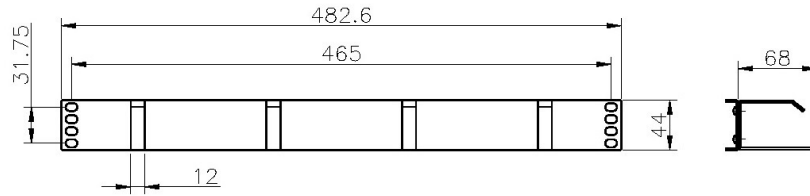

✕ 65mm cable rings

Product Overview

A range of cable management bars designed to fit in standard 19" racks and cabinets.

Product Specifications

Feature	Values
Model	Cable management bar
Material	Metal
Number of rack units (RU)	1
Colour	Black

Standards

Applicable standard	Detail
RoHS	Restriction of Hazardous Substances - Compliant

Excel Cable Management Bar - 1U - 4 Vertical Metal Hoops - 65mm - Black

Item Code: 100-582

Product drawings

Excel Cable Management Bar - 1U - 4 Vertical Metal Hoops - 65mm - Black

Item Code: 100-582

Part Number Table

Part Number	Description
100-582	EXCEL 1U CABLE MANAGEMENT BAR BLACK METAL RINGS

Excel is a world class premium performing end to end infrastructure solution designed, Manufactured, supported and delivered without compromise.