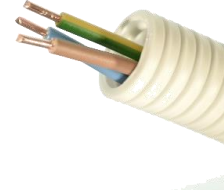

Preflex prewired conduit with ML installation wire

Preflex prewired conduit with H07V-U (ML) 3x1,5mm²
0428701

Product characteristics

Weight	12,5 kg
Dimensions	
Packaging	coil
Length (M)	100m
Category	Energy & Light

Preflex® conduit characteristics

Material	Halogen free Polypropylene
Colour	Grey
Outer diameter	20mm
Inner diameter	14,1mm
Classification	ICTA3422
Pressure resistance	750N/23°C
Impact resistance	6J/-5°C
Bearer	2000V/ 50-60Hz 15min
Insulation resistance	min. 100 Mohm/80cm
Installation temp.	-5° - +90°C
Norms & Certificats	EN 61386-1 EN61386-22 EN 60423 EN 61034 EN 60754-1 EN 60754-2 KEMAKEUR - CEBEC - AENOR - NF - VDE - CE - RoHS

Cable characteristics

Installation wire	H07V-U ML Eca
Conductor	Solid plain copper class 1
Insulation	PVC
Min. install. temp.	+5°C
Max. conductor temp.	+70°C
Operating temp.	-40/+50°C
Euro fire class EN 13501-6	Eca
Nominal Voltage	450/750V
Test Voltage	2,5 kV
Core colors	G/Y, blue, brown
Norms & Certificats	EN 50575 NEN-EN 50525