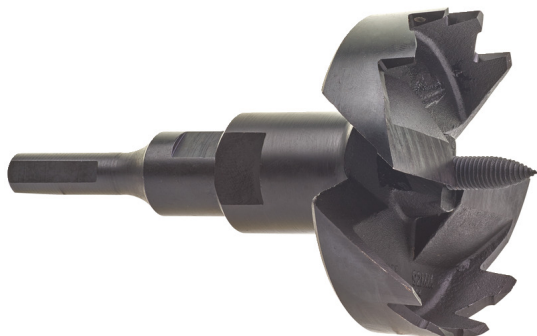

SFD 92 mm - 1 pc | Large selffeed bits

- Large selffeed bits in 76, 92 and 116 mm sizes have double internal cutter blades that shave hole radius for clean, smooth holes without pressure.
- Replaceable arbor.

	SFD 92 mm - 1 pc
Collet capacity (mm)	92
Diameter (mm)	92
Pack quantity	1
Shank reception	3 milled flats